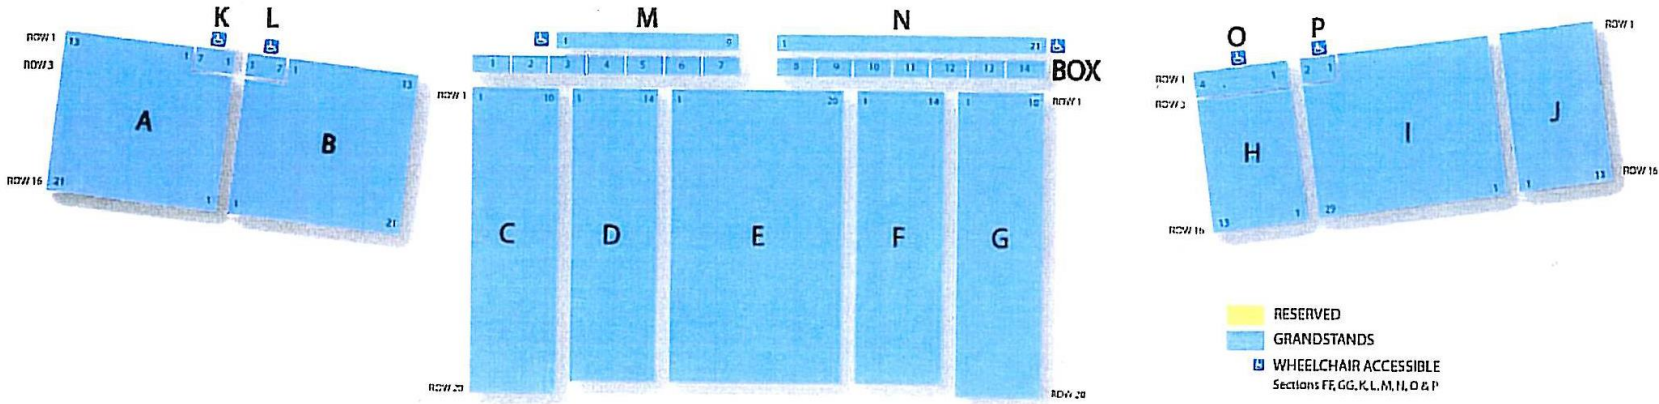

Chris Beck Arena Santa Rosa Seating Diagram

(Arena Floor)

Details

Reserve Seating (Wheelchair Accessible):

VIP Box Seating: