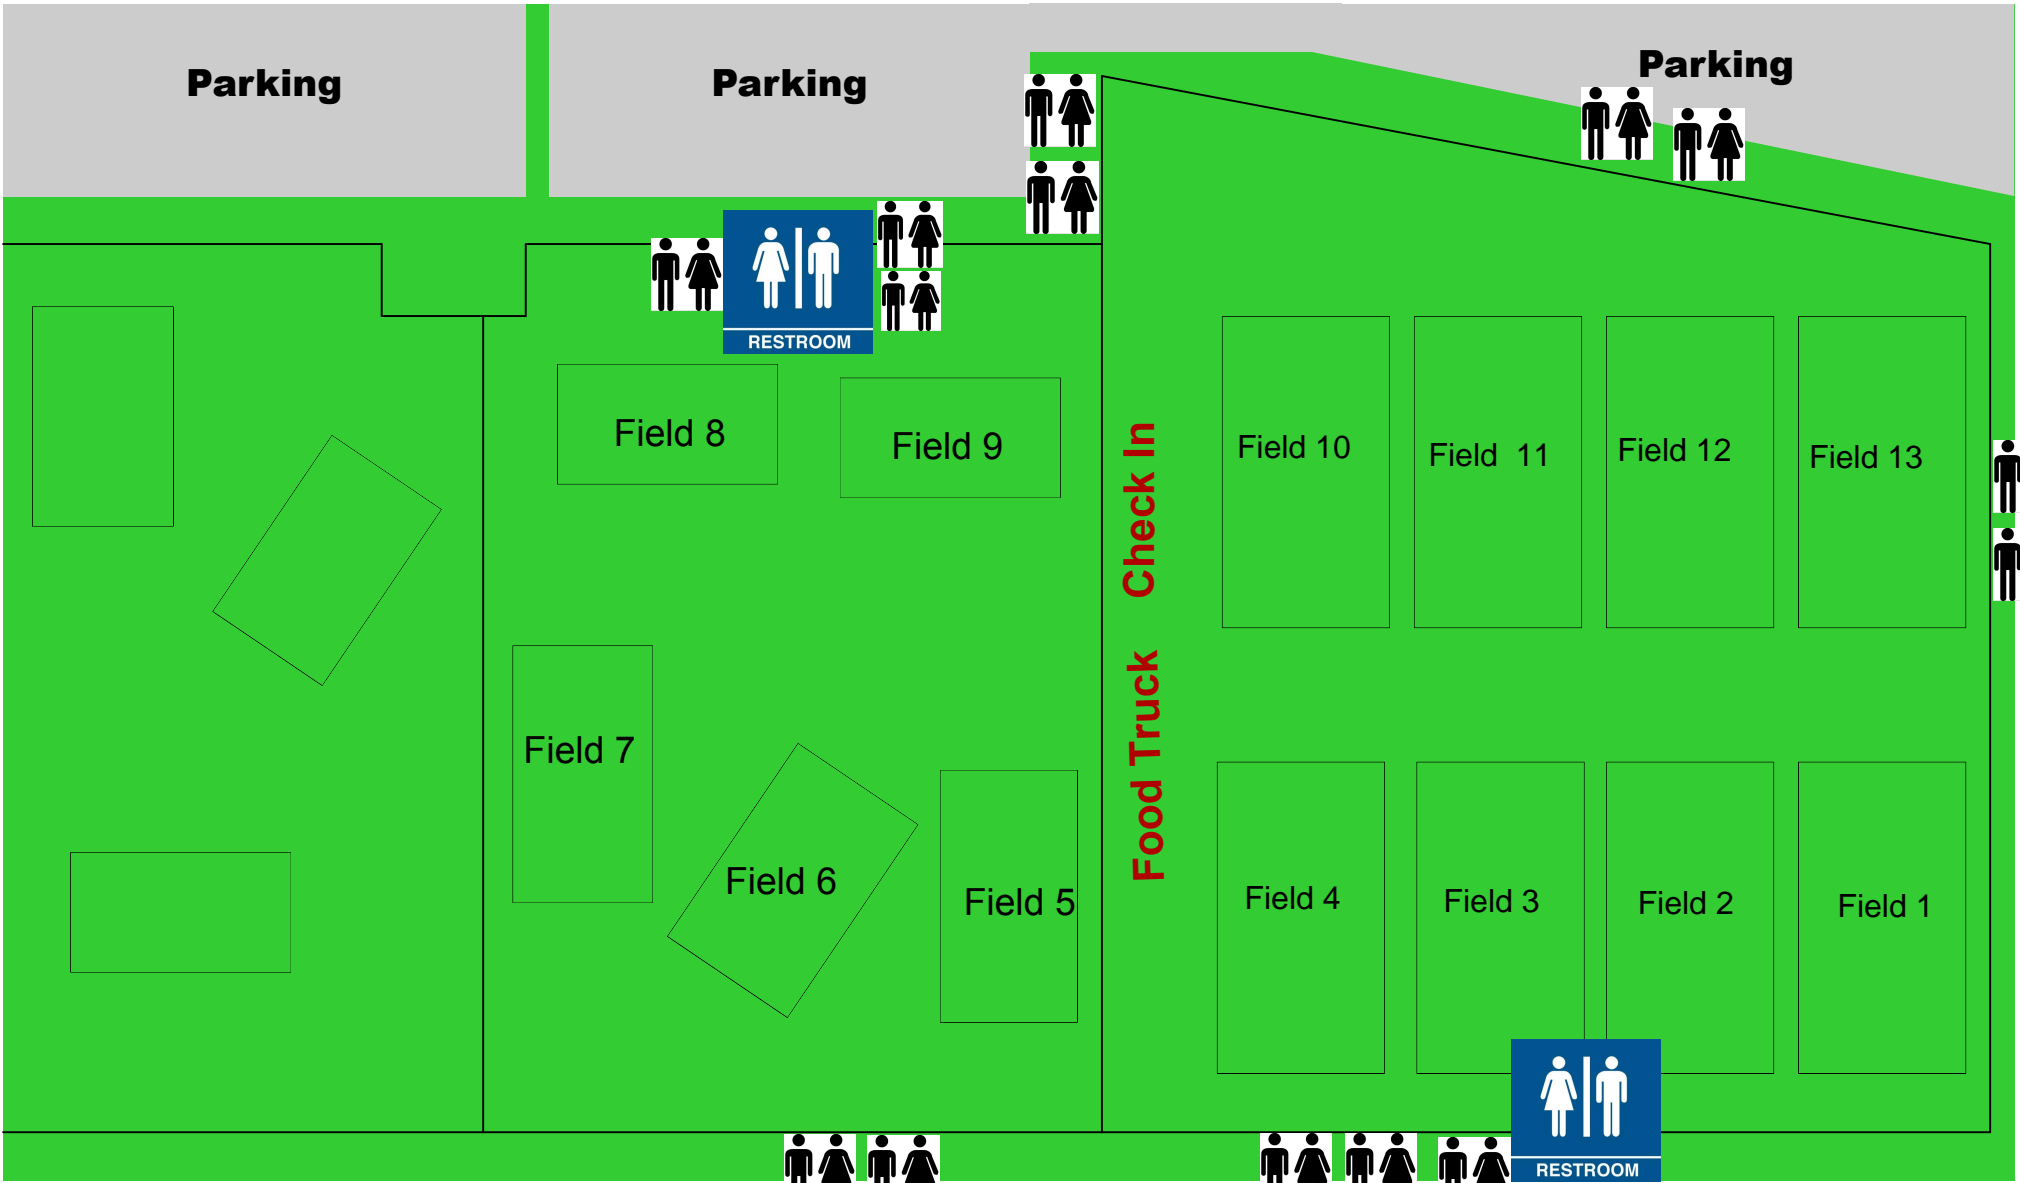

6800 East Russell Rd, Las Vegas, NV

Parking

Parking

Parking

Parking on this side is available

# Parking Lot