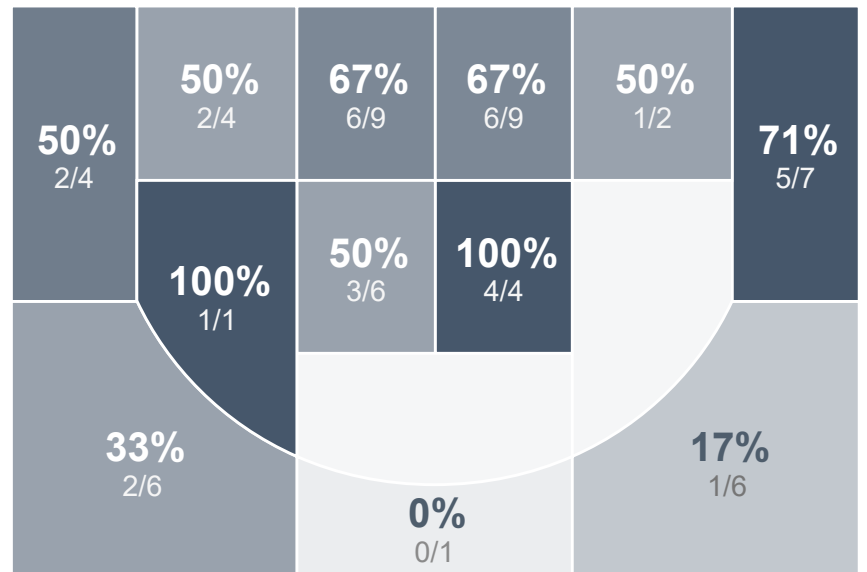

Boys Varsity Basketball