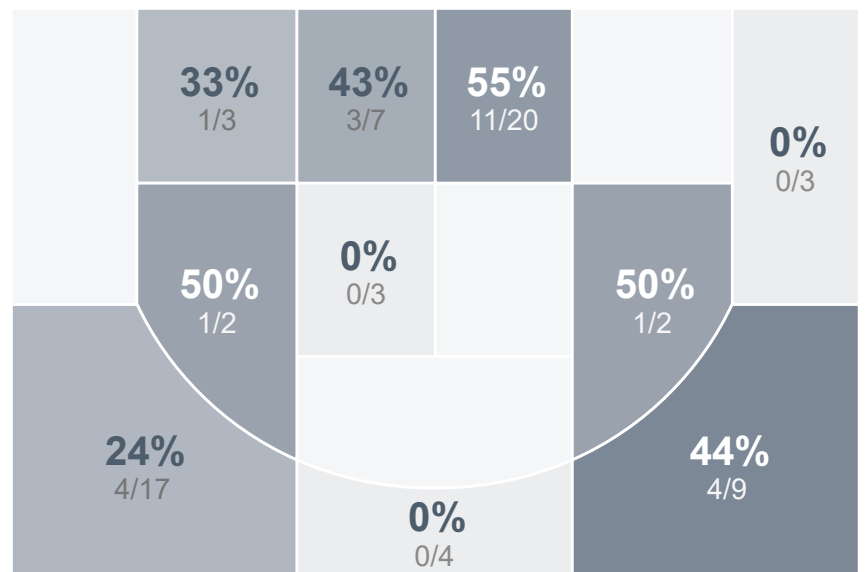

Fargo Shanley High School