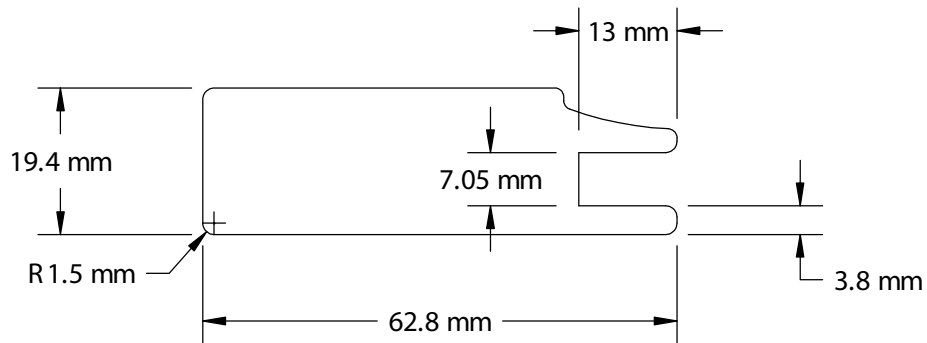

4741

MOULDERS

WRAPPERS

CUT SIZE	66mm X 7/8"	REV.	DESCRIPTION	DATE		
LAMINATE SIZE :	6 1/4"				PROFILE NO :	4741
COMMENTS :						
					DRAWN BY: CB	DATE 25 Oct/10
					SCALE: 1 TO 1	SHEET 1 OF 1
TOLERANCE +/- 0.2mm UNLESS SPECIFIED						