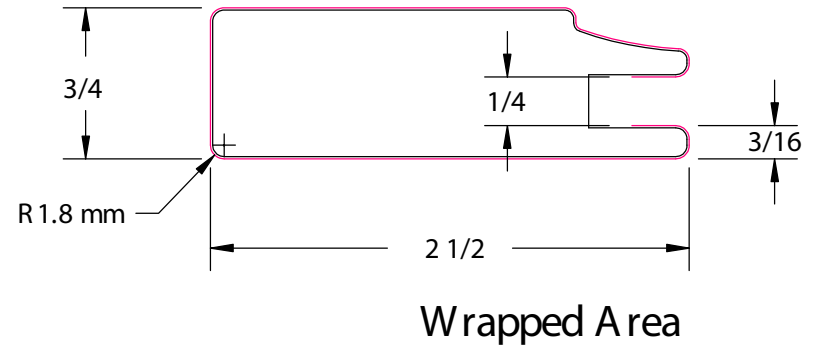

4741

MOULDERS

WRAPPERS

CUT SIZE	66mm X 7/8"	REV.	DESCRIPTION	DATE		
LAMINATE SIZE :	6 1/4"				PROFILE NO :	4741
COMMENTS :						
					DRAWN BY: CB	DATE 25 Oct/10
					SCALE: 1 TO 1	SHEET 1 OF 1
TOLERANCE +/- 0.2mm UNLESS SPECIFIED						