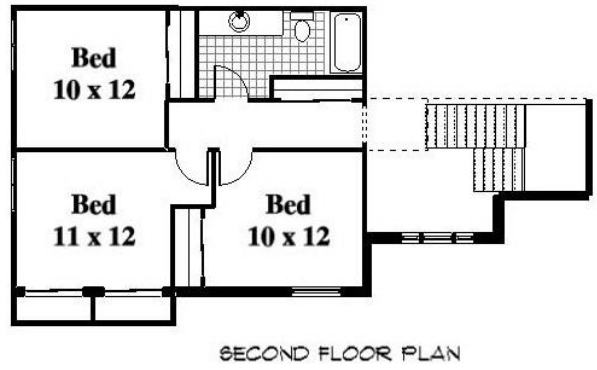

THE BASIL MANOR 2775 SQ.FT.

Copyright © 2018 Kraus Design
All Rights Reserved

Your Land Your Style Your Home