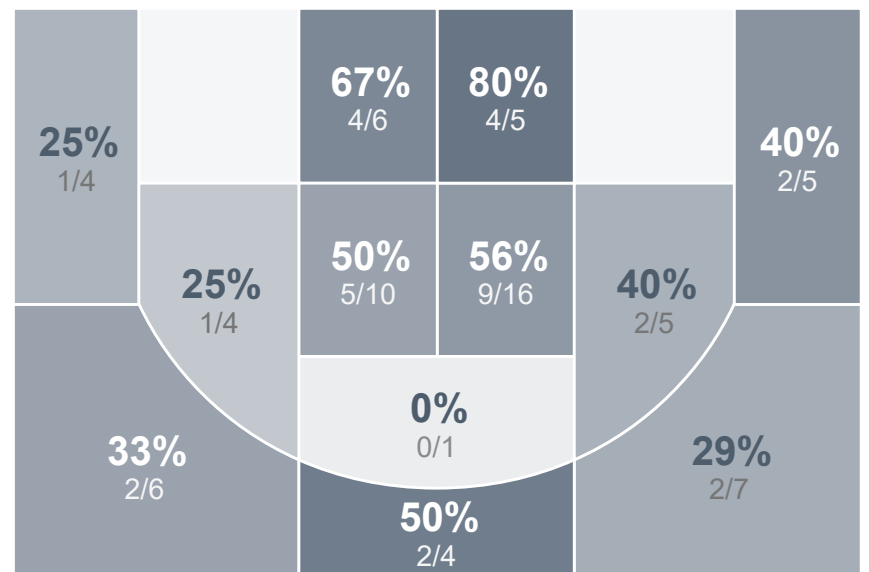

Bismarck Century High School