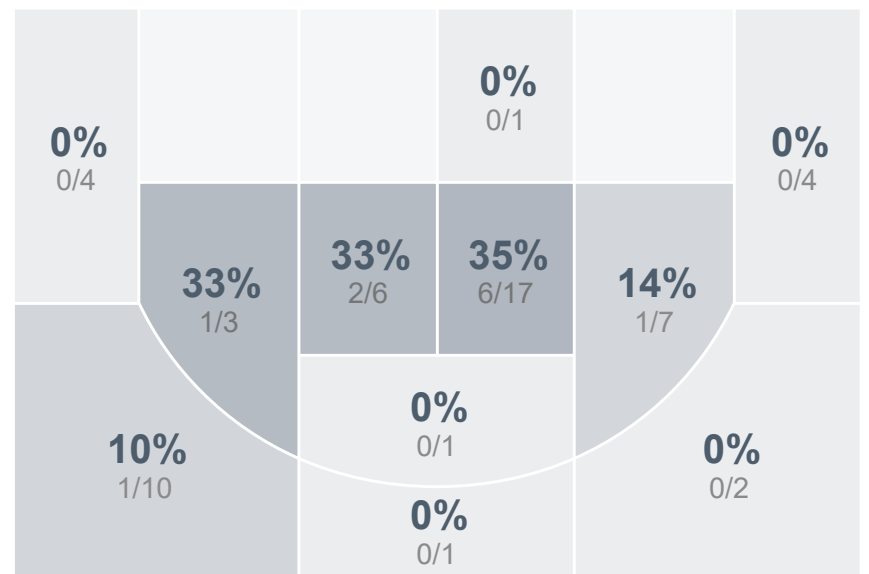

Box Score Report

TMHS vs CHS - Feb 4, 2022 - L 35-88

Period Stats

Team	1	2	Final
TMHS	14	21	35
CHS	59	29	88

Team Stats

	TMHS	CHS
Field Goal %	19.6%	46.6%
Effective Field Goal %	20.5%	52.7%
2FG Made/Attempted	10/35	25/47
2FG%	28.6%	53.2%
3FG Made/Attempted	1/21	9/26
3FG%	4.8%	34.6%
FT Made/Attempted	12/14	11/23
Free Throw Percentage	85.7%	47.8%
Points Per Possession	0.45	1.14
Transition Points	4	17
Points Off Turnovers	10	23
Second Chance Points	4	18
Points in the Paint	16	44
Offensive Rebounds	10	21
Defense Rebounds	22	36
Assists	6	20
Deflections	8	16
Steals	7	15
Blocks	1	0
Turnovers	26	14
Personal Fouls	18	11
Charges Taken	0	1

Run Graph

Girls Varsity Basketball

Bismarck Century High School

Girls Varsity Basketball's Player Stats

Name	Pts	FG	3FG	FT	+/-	MINS	OREB	DREB	AST	DEFL	STL	BLK	TO	FOUL	CHG
#1 Amya Gourneau	18	4/22	0/5	10/10	-49	36	2	1	2	2	2	0	8	3	0
#3 Kayleigh Kjorsvik	0	0/0	0/0	0/0	-12	8	1	1	0	0	0	0	0	0	0
#5 Beyonce Marcellais	0	0/0	0/0	0/0	-4	10	0	1	0	1	0	0	0	2	0
#10 Jaxsyn Delorme	6	3/8	0/0	0/1	-31	24	2	1	0	1	1	0	2	3	0
#12 Giselle Vandal	0	0/0	0/0	0/0	0	2	0	0	0	0	0	0	0	0	0
#20 Mikayah Laducer	2	1/11	0/6	0/1	-21	20	0	1	0	0	0	0	1	1	0
#21 Jerzey Parisien	0	0/4	0/4	0/0	-39	28	0	4	1	0	2	1	2	0	0
#23 Gracie LaRocque	0	0/0	0/0	0/0	-12	8	0	2	0	0	0	0	3	2	0
#25 Sydnee Bruce	0	0/2	0/0	0/0	-40	22	4	3	2	2	1	0	2	2	0
#33 Mason Ferris	7	2/7	1/6	2/2	-45	32	0	5	1	2	1	0	8	5	0
! #40 Unknown Athlete	2	1/2	0/0	0/0	-12	4	0	0	0	0	0	0	0	0	0