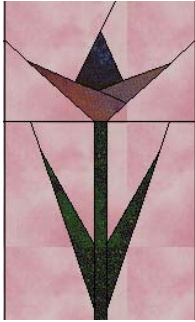

FOREST QUILTING

www.forestquilting.com

Spring Flower

March 2008

Patrice Trnka Adams

Spring Flower Wallhanging
14.5 x 7.5 inches
Each block 3 x 5 inches
Inside border = 1 inch
Outside binding = .25 inch