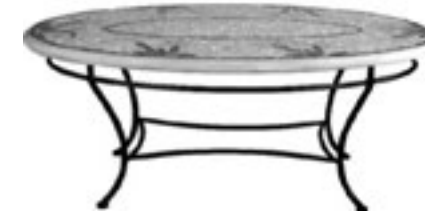

Square End  
(aluminum or iron)

14"Sq x 23"H  
18"Sq x 23"H  
24"Sq x 24"H

Small Plant  
(iron)

12"D x 20"H  
12"D x 24"H  
12"D x 28"H

Round Plant  
(iron)

18"D x 22"H  
24"D x 23"H

Square Plant  
(iron)

14"Sq x 23 1/2"H

Square Chaise  
(aluminum or iron)

14"Sq x 19 1/2"H  
18"Sq x 19 1/2"H

Round Chaise  
(aluminum or iron)

18"D x 19 1/2"H

**BASE STYLES**

Round Coffee  
(aluminum or iron)

Double: 30"D & 18"D x 17"H  
Double: 36"D & 24"D x 17"H  
Double: 42"D & 30"D x 17"H  
Double: 48"D & 36"D x 17"H  
Double: 54"D & 42"D x 17"H  
Double: 60"D & 48"D x 17"H

~All Sizes Also Available As Single Tier~

Oval Coffee (17"H) or  
Oval Conversation (23 1/2"H)  
(aluminum or iron)

42"L x 24"D  
54"L x 32"D

Rectangle Coffee (17"H) or  
Rectangle Conversation (23 1/2"H) or  
Rectangle Bistro Table (30"H)  
(aluminum or iron)