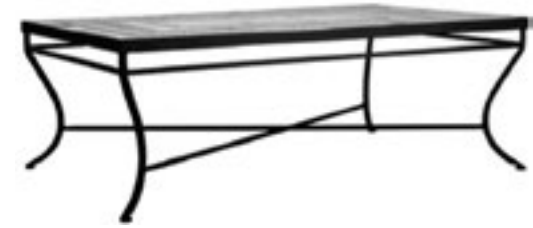

Square End  
(aluminum or iron)

14"Sq x 23"H  
18"Sq x 23"H  
24"Sq x 24"H

Small Plant  
(iron)

12"D x 20"H  
12"D x 24"H  
12"D x 28"H

Round Plant  
(iron)

18"D x 22"H  
24"D x 23"H

Square Plant  
(iron)

14"Sq x 23 1/2"H

Square Chaise  
(aluminum or iron)

14"Sq x 19 1/2"H  
18"Sq x 19 1/2"H

Round Chaise  
(aluminum or iron)

18"D x 19 1/2"H

**BASE STYLES**

Round Coffee  
(aluminum or iron)

Double: 30"D & 18"D x 17"H  
Double: 36"D & 24"D x 17"H  
Double: 42"D & 30"D x 17"H  
Double: 48"D & 36"D x 17"H  
Double: 54"D & 42"D x 17"H  
Double: 60"D & 48"D x 17"H

~All Sizes Also Available As Single Tier~

Oval Coffee (17"H) or  
Oval Conversation (23 1/2"H)  
(aluminum or iron)

42"L x 24"D  
54"L x 32"D

Rectangle Coffee (17"H) or  
Rectangle Conversation (23 1/2"H) or  
Rectangle Bistro Table (30"H)  
(aluminum or iron)