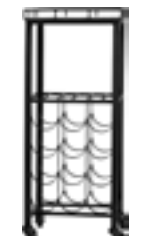

24"D x 34" H

Wine Cart
(aluminum or iron)