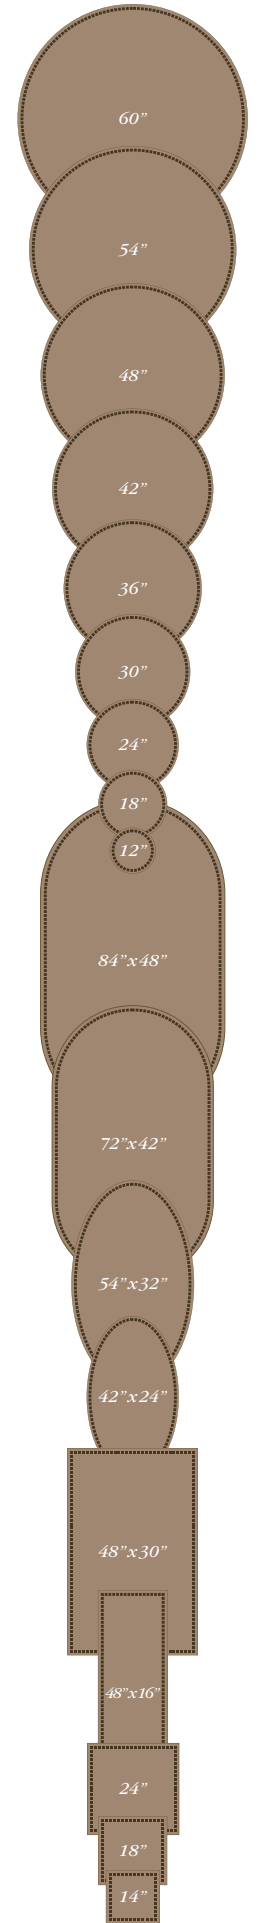

Hand-cut stained glass pieces are Smoothcast™ into our proprietary stone blend creating outdoor durability with perfectly smooth tops!

All 23 tops are available in any size.
All designs shown are 42\"D table tops.