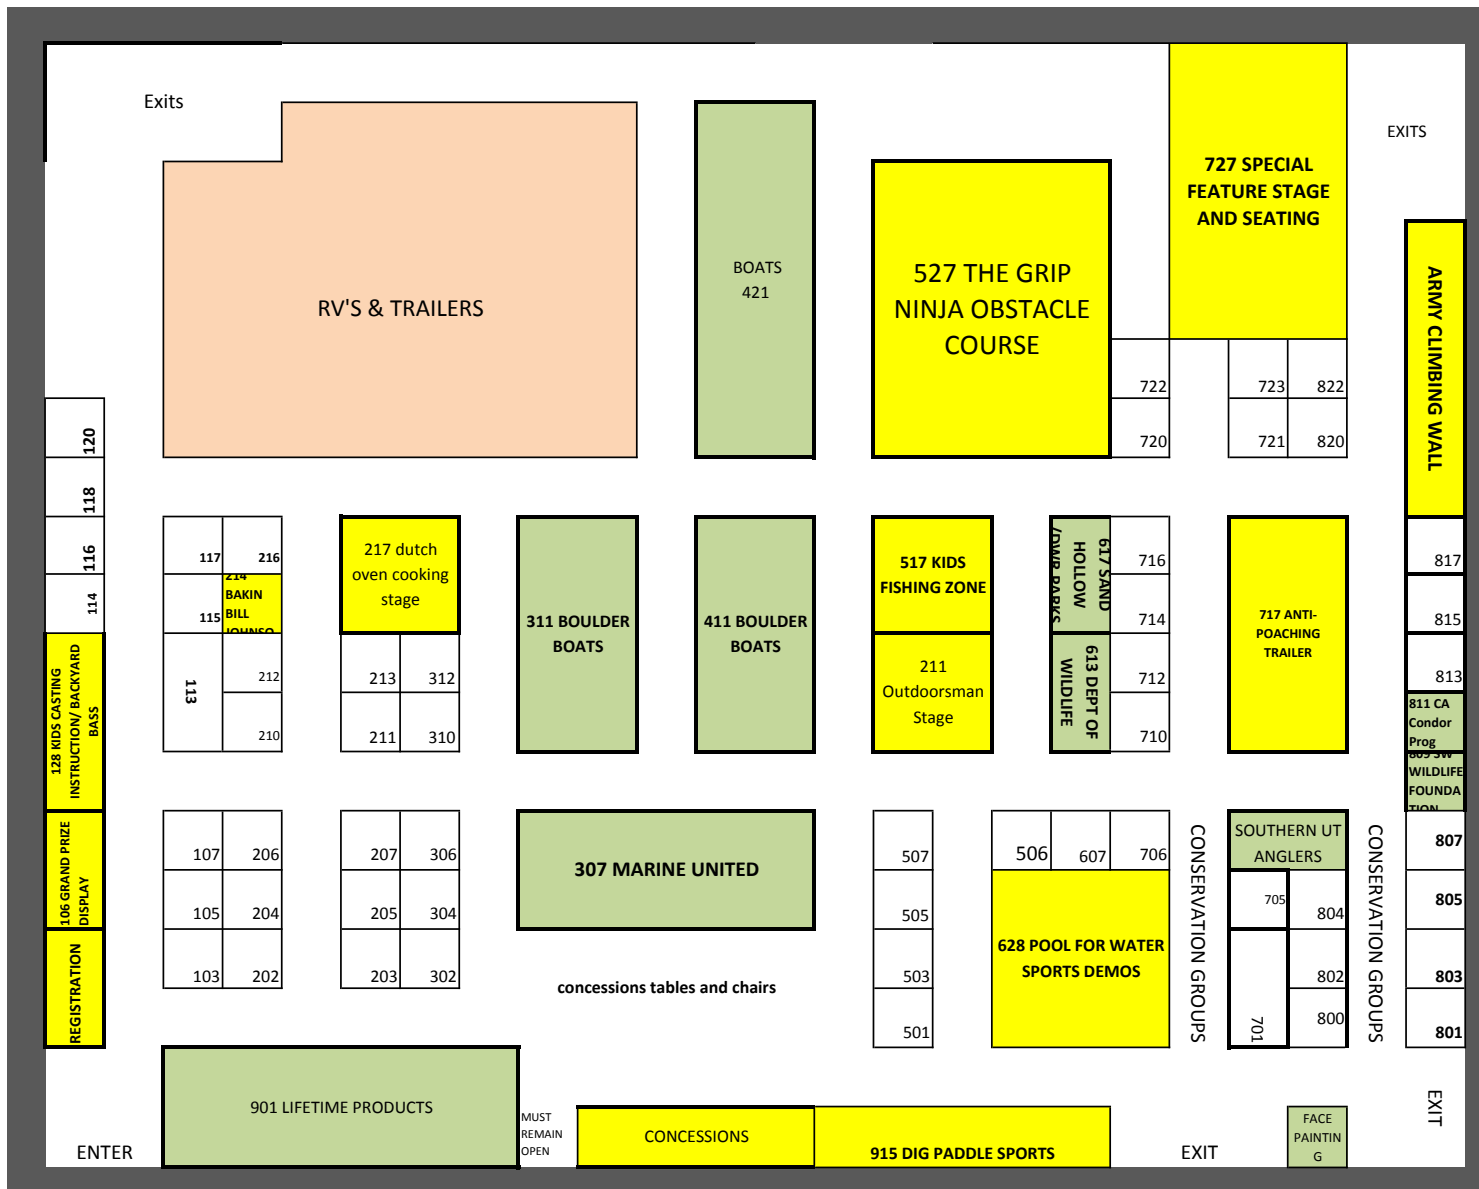

The Ultimate Outdoor Recreation Expo JAN 3-4, 2020
 DIXIE CONVENTION CENTER, ST. GEORGE UTAH

Booth Fees:

10X10 Inline	\$795
10x10 Corner	\$895
Table Top	\$500
Add on Booth	\$500
Add on Corner	\$600
Wall Booths	\$500
OutdoorBulk	\$1 sq.ft. (minimum 1000 sq.ft.)

Show Hours:

Friday	12pm-8pm
Saturday	10am-6pm

Move-in Times:

Thursday	8am-9pm
----------	---------

Move-out Times:

Saturday	7pm-10pm
----------	----------

Special Requests:

Contact Office-
 Ph-801.571.9012
 Cell-801.599.6664
TheBestHomeShow.com
TheUltimateOutdoorExpo.com
 ultimateevents365@gmail.com