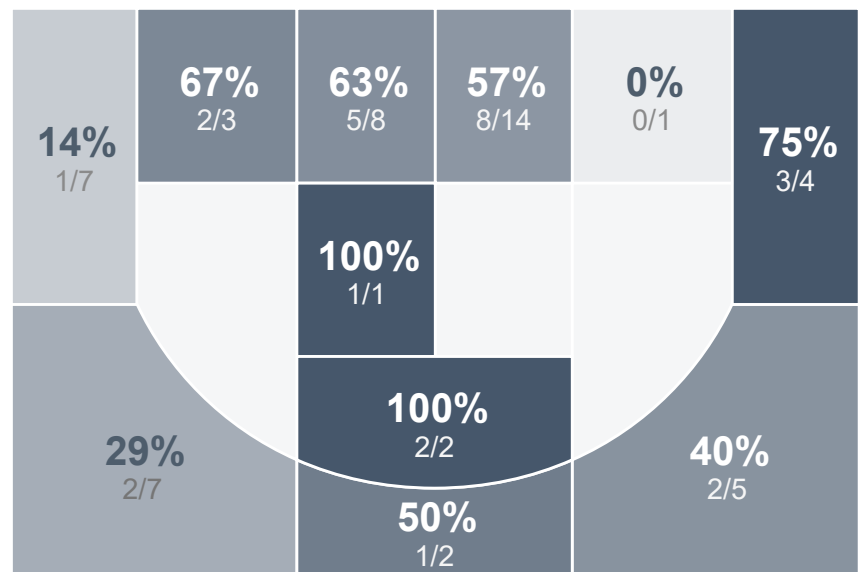

Minot High School