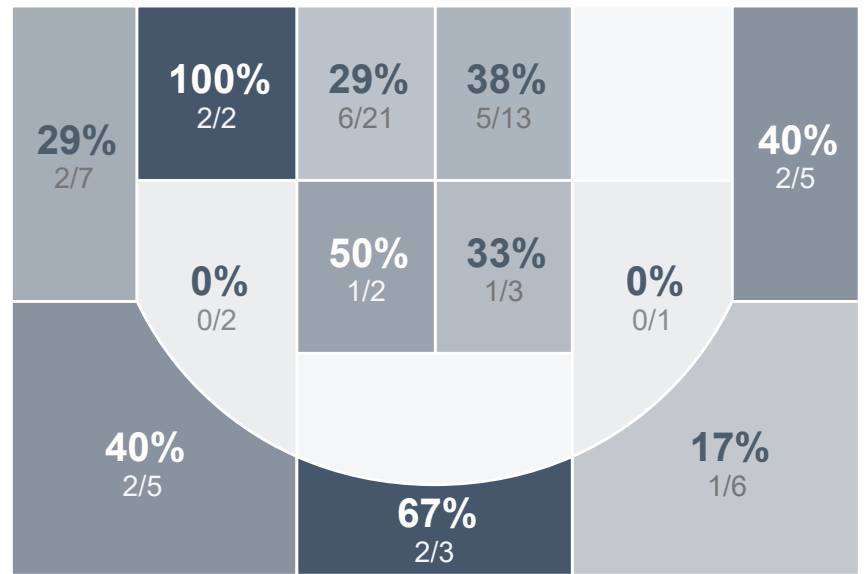

Girls' Varsity Basketball - New