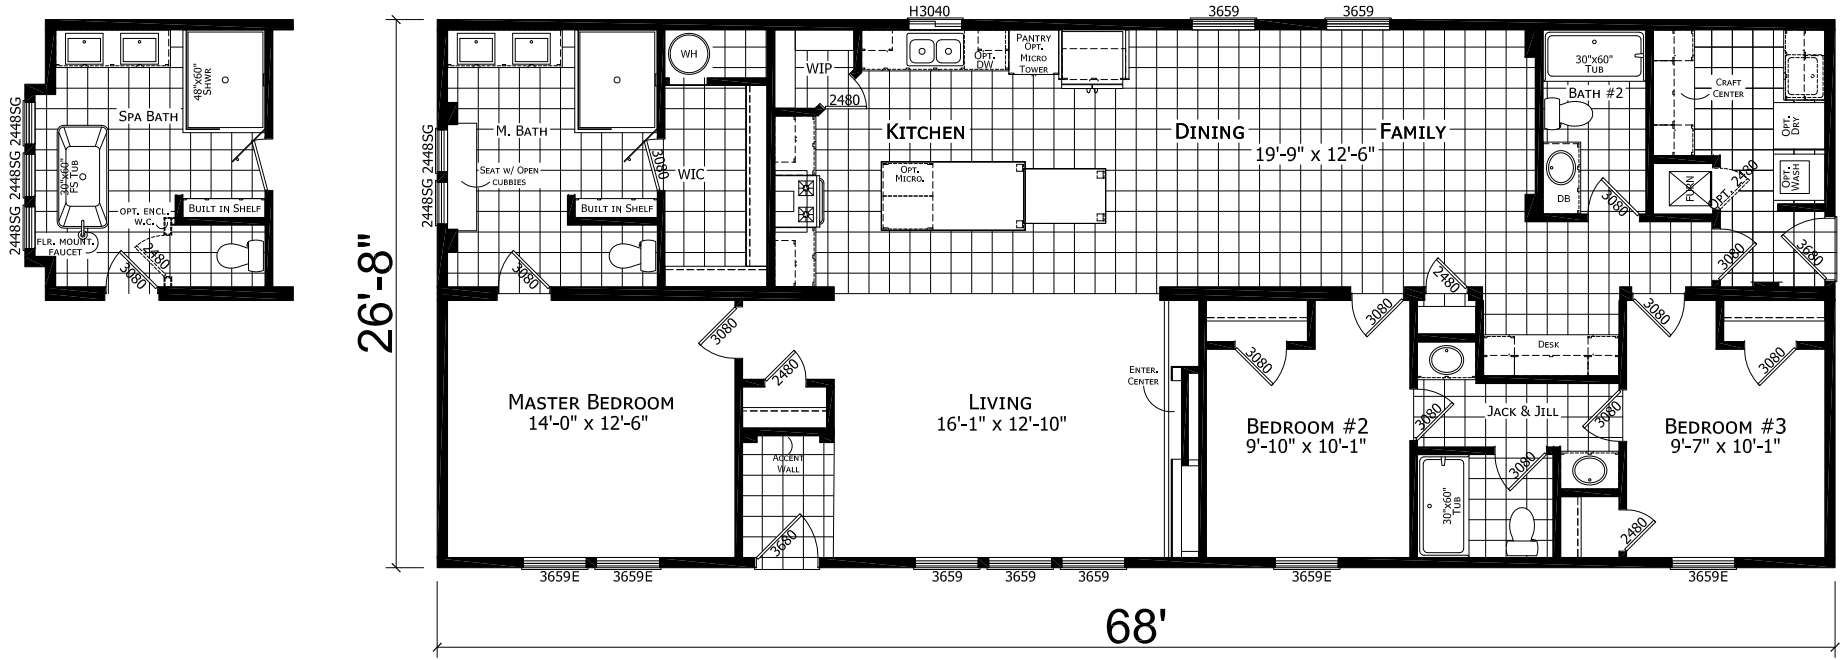

MODEL 17-CT-4683B

3 BEDROOM, 3 BATH
 ACTUAL SIZE: 68' x 26'-8"
 TOTAL AREA: 1,814 SQ. FT.

CHAMPION
 MANUFACTURED BEAUTIFULLY™
 1425 SUNNYSIDE RD. WEISER, ID 83672

MODIFICATIONS

PROJECT: 17-CT4683B
 68' x 26'-8" 3 BD 3 BTH
 DRAWN BY: MJW
 DATE: 06-25-18
 SCALE: 3/16" = 1'-0"