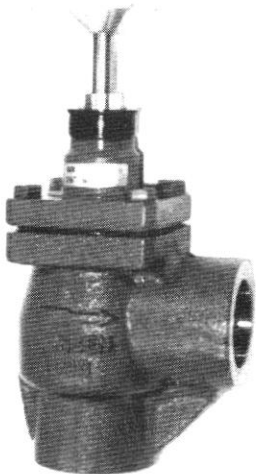

HANSEN VALVES

GLOBE VALVES, 1-1/2", 2" AND 2-1/2" ARE SOCKET WELD. 3" AND 4" ARE BUTT WELD.

GLOBE

COLOR BLUE

PIPE SIZE	SHUT-OFF HANDWHEEL	SHUT-OFF BLACK OR SILVER SEAL CAP	HAND EXP BAR HANDLE	HAND EXP RED-OLD YELLOW SEAL CAP
1-1/2	GS150H	GS150C	RS150H	RS150C
2	GS200H	GS200C	RS200H	RS200C
2-1/2	GS251H	GS251C	RS251H	RS251C
3	GW301H	GW301C	RW301H	RW301C
4	GW401H	GW401C	RW401H	RW401C

ANGLE VALVES, 1-1/2", 2", AND 2-1/2" ARE SOCKET WELD. 3" IS BUTT WELD.

ANGLE

COLOR BLUE

PIPE SIZE	SHUT-OFF HANDWHEEL	SHUT-OFF BLACK OR SILVER SEAL CAP	HAND EXP. BAR HANDLE	HAND EXP. RED-OLD YELLOW SEAL CAP
1-1/2	AS150H	AS150C	VS150H	VS150C
2	AS200H	AS200C	VS200H	VS200C
2-1/2	AS251H	AS251C	VS251H	VS251C
3	AW301H	AW301C	VW301H	VW301C

4 AW401H - socket weld

BUTTWELD VALVES, SIZES 2-1/2" THRU 4" MAY BE ANY ONE OF FOUR CASTINGS. (PGS 4 THRU 7)