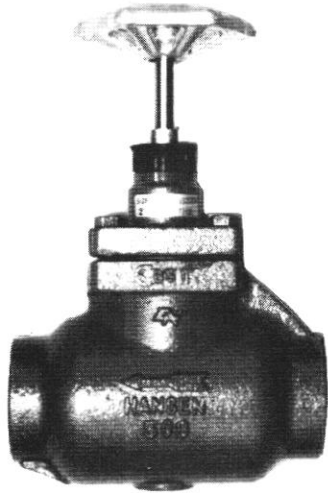

HANSEN VALVES

GLOBE VALVES, 1-1/2", 2" AND 2-1/2" ARE SOCKET WELD. 3" AND 4" ARE BUTT WELD.

GLOBE

COLOR BLUE

PIPE SIZE	SHUT-OFF HANDWHEEL	SHUT-OFF BLACK OR SILVER SEAL CAP	HAND EXP BAR HANDLE	HAND EXP RED-OLD YELLOW SEAL CAP
1-1/2	GS150H	GS150C	RS150H	RS150C
2	GS200H	GS200C	RS200H	RS200C
2-1/2	GS251H	GS251C	RS251H	RS251C
3	GW301H	GW301C	RW301H	RW301C
4	GW401H	GW401C	RW401H	RW401C

ANGLE VALVES, 1-1/2", 2", AND 2-1/2" ARE SOCKET WELD. 3" IS BUTT WELD.

ANGLE

COLOR BLUE

PIPE SIZE	SHUT-OFF HANDWHEEL	SHUT-OFF BLACK OR SILVER SEAL CAP	HAND EXP. BAR HANDLE	HAND EXP. RED-OLD YELLOW SEAL CAP
1-1/2	AS150H	AS150C	VS150H	VS150C
2	AS200H	AS200C	VS200H	VS200C
2-1/2	AS251H	AS251C	VS251H	VS251C
3	AW301H	AW301C	VW301H	VW301C

4 AW401H - socket weld

BUTTWELD VALVES, SIZES 2-1/2" THRU 4" MAY BE ANY ONE OF FOUR CASTINGS. (PGS 4 THRU 7)