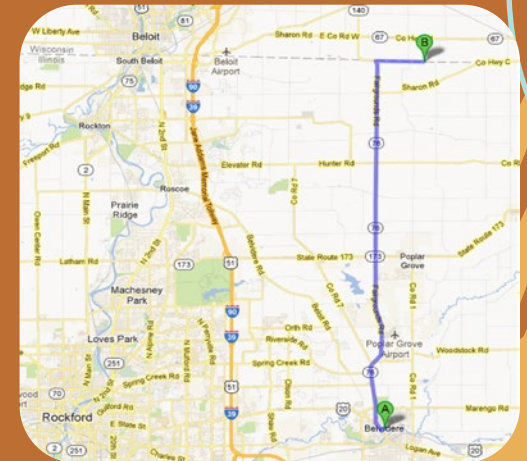

Milking Demo
(6-8 a.m.)

Horse-drawn
Wagon Rides
(weather
permitting)

Antique Tractor
& Implement
Display

Children's
Activities,
Games

See
Farm Animals

Ag In The
Classroom
Activities

Matt Wundrow
Band

50/50 Raffle

Exhibitors &
More!

DIRECTIONS:

From Belvidere- North on Hwy 76 (approximately 15.8 miles). Turn Right on Stateline Road. Farm is approximately 1.9 miles on South side of Road.

PARKING:

Parking is located onsite.