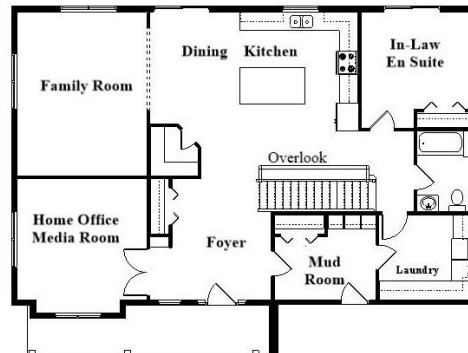

Your Land Your Style Your Home Your Way

Design + Build = Your Best Value

www.krausbuild.com

**Lake Travis
Colonial
3200 Sq.Ft.**

Copyright © 2018 Kraus Design
All Rights Reserved

The **Kraus** Company
DESIGN BUILD