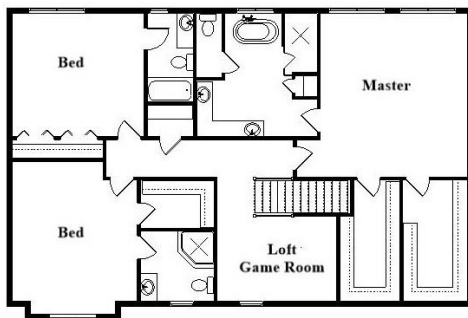

Your Land Your Style Your Home Your Way

Design + Build = Your Best Value

www.krausbuild.com

**Lake Travis
Colonial
3200 Sq.Ft.**

Copyright © 2018 Kraus Design
All Rights Reserved

The **Kraus** Company
DESIGN BUILD