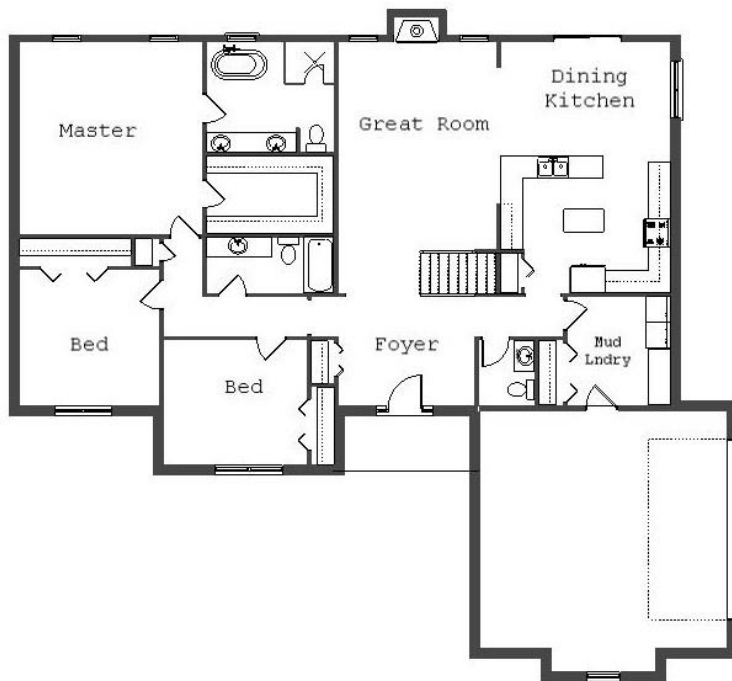

Your Land Your Style Your Home Your Way
Design + Build = Your Best Value

248-972-5549

The Grace Cottage

2025 Sq.Ft.

Copyright © 2017 Kraus Design
All Rights Reserved

Setting the New Standard Since 1987