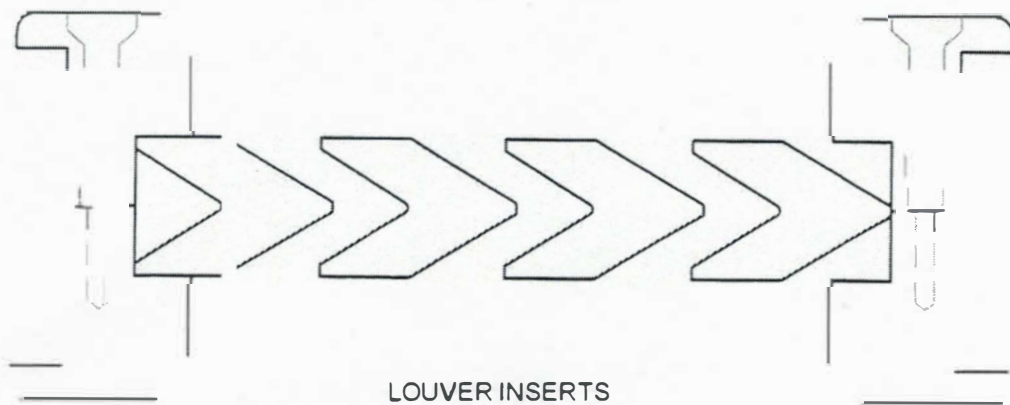

## Wood Lite Beading

3/8" Flush Bead

1/2" Full-lipped Bead

1/2" Flush Bead

### Product Features:

Use: For use in FD 1/2 Hour Fire Doors

Species

Available: Birch, Cherry, Mahogany, Maple, Red Oak

Sizes: Various sizes available in full-inch increments

Listed: WHI

Glass Size: Glass should be cut 1/8" less in length and width than wood beaded lite size ordered.