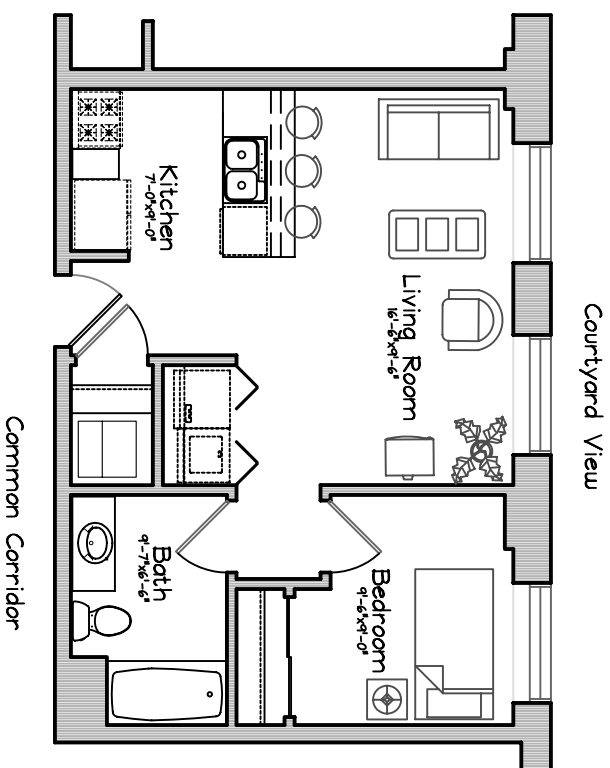

PLANKINTON LOFT APARTMENTS - 5th FLOOR

Unit #524 = 515 sq ft
One Bedroom, 1 Bath

Scale : 1/8" = 1'-0"

Square Footage taken from center of corridor/party walls
to exterior of furred walls.