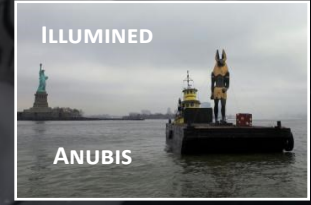

GRAND CONJUNCTION

SAGITTARIUS 9

SCORPIO 8

SAGITTARIUS COMET

ANTICHRIST

PLUTO

CORONA AUSTRALIS

Jupiter-Saturn

Winter Solstice

12-21-2020