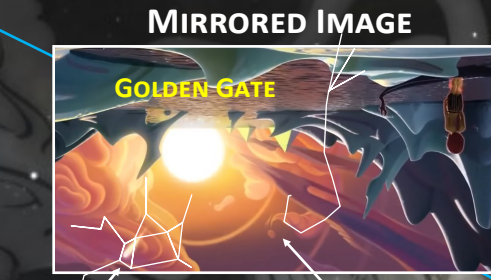

JUPITER-SATURN GRAND CONJUNCTION

DEBUT OF THE ANTICHRIST AND THE COMING NEW WORLD ORDER

The purpose of this illustration is to show the planetary alignments and the Grand Conjunction of Jupiter with Saturn on the Winter Solstice of December 21, 2020. Pluto will also be in the vicinity of the conjunction and Mercury will be in conjunction with the Sun at the Golden Gate. Venus will be at the claw of Scorpio. What this cosmological tapestry suggests is that the Grand Conjunction signifies a coming drastic change in the social, political, religious and economic order. There are those that interpret this array as the coming of the New World Order: What is central to the cosmological depiction is centered on the Sign of Sagittarius. This Sign is attributed to the coming AntiChrist figure. He is likened to the Rider of the White Horse from the book of Revelation that depicts the 4 Horseman of the Apocalypse. The Rider has a Bow and a Crown. It so happens that Sagittarius has a Crown also, Corona Australis. Others are also linking this motif and linking it to the Corona virus COVID-19 planned Pandemic that has lockdown the whole world. The Pandemic started in Wuhan China and spread to the main hotspots of Iran, Italy, Spain New York and Seattle in the USA. Cosmologically, the Grand Conjunction suggests then that the AntiChrist is about to enter through the Golden Gate for his debut to the world and will usher in the New World Order that the Grand Junction is suggesting. The alignments are also being compared to the Heliofant animation that has an esoteric connotation of the coming AntiChrist figure and the dawn of the New World Order.

CORONA (CROWN) VIRUS

COVID 19

HOT SPOT PANDEMIC WORLD LINE

GOLDEN GATE
SUN-MERCURY CONJUNCTION

SAGITTARIUS
COMET 67P

SCORPIO

OPIUCHUS

VENUS