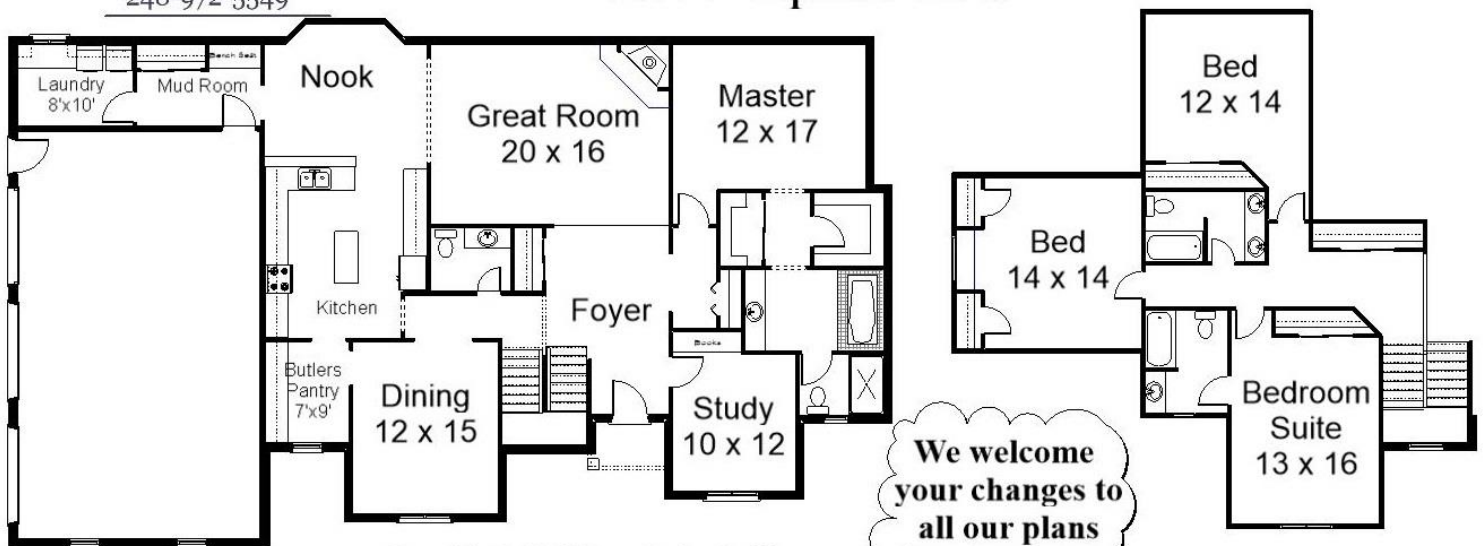

Your Land Your Style Your Home Your Way
Design + Build = Your Best Value

The **Kraus** Company
DESIGN BUILD

248-972-5549

The Addison 3275 Square feet

Copyright © 2018 Kraus Design Build

Setting the New Standard Since 1987