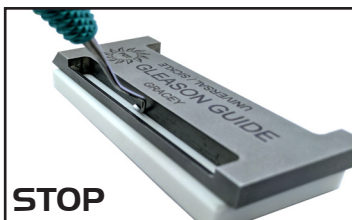

GRADUATING STUDENT BOARD SPECIAL

5 for \$45 - CURETTES, SCALERS, & DIAGNOSTICS

ONE TIME OFFER ONLY ♦ APPLIES TO GRADUATING STUDENTS FROM 6 MONTHS PRIOR TO 1 MONTH AFTER GRADUATION
UP TO 25 INSTRUMENTS ♦ OTHER STUDENTS MAY PURCHASE WITH SPECIAL STUDENT DISCOUNTS

Select up to 25 instruments of your choice for \$9 each

PDT's Gleason Guide™

The fastest, easiest, and most accurate way to sharpen your instruments

STOP

1. Place instrument in stop position

REST

2. Bring terminal shank to rest position

Glide

3. Glide blade side to side

★ Gleason Guide™ T065

PingRing™ T060
Sharpness Tester

★ Diamond Head
Ceramic Stone™ T061
Maintain Edge

Transformation
Sharpening Stone™ T062
Reshape Edge

★ Gleason Guide™ T065