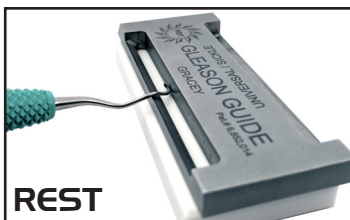

Select up to 25 instruments of your choice for \$9 each

PDT's Gleason Guide™

The fastest, easiest, and most accurate way to sharpen your instruments

STOP

1. Place instrument in stop position

REST

2. Bring terminal shank to rest position

Glide

3. Glide blade side to side

★ Gleason Guide™ T065

PingRing™ T060
Sharpness Tester

★ Diamond Head
Ceramic Stone™ T061
Maintain Edge

Transformation
Sharpening Stone™ T062
Reshape Edge

★ Gleason Guide™ T065