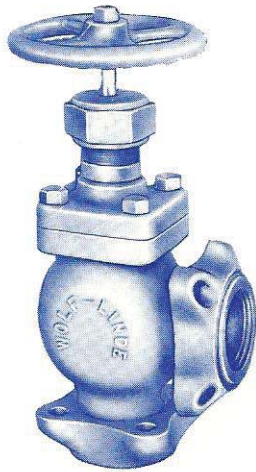

WOLF LINDE FLANGED VALVES CONT.

1-1/4 THRU 2" FLANGED ANGLE VALVES HAVE 4 BOLT SQUARE FLANGES WITH BOLTED (SQUARE BONNETS), AND ARE JUST AS SHOWN BELOW. CODE OR CATALOGUE NUMBERS SHOULD BE CHECKED FOR VERIFICATION.

SIZE OF VALVE INCHES	CODE NUMBER OF ANGLE VALVE	CODE NUMBER HAND EXP. VALVE
1-1/4	5798	5798E
1-1/2	5842	5842E
2	5848	5848E

(SHOWN WITHOUT COMPANION FLANGES)

2-1/2 THRU 4" FLANGED ANGLE VALVES HAVE ROUND BONNETS AND ARE JUST AS PICTURED BELOW. CODE OR CATALOGUE NUMBERS SHOULD BE CHECKED FOR VERIFICATION.

SIZE OF VALVE INCHES	CODE NUMBER OF ANGLE VALVE	CODE NUMBER HAND EXP. VALVE
2-1/2	5948	5948E
3	5947	5947E
3-1/2	5946	---
4	5945	5945E