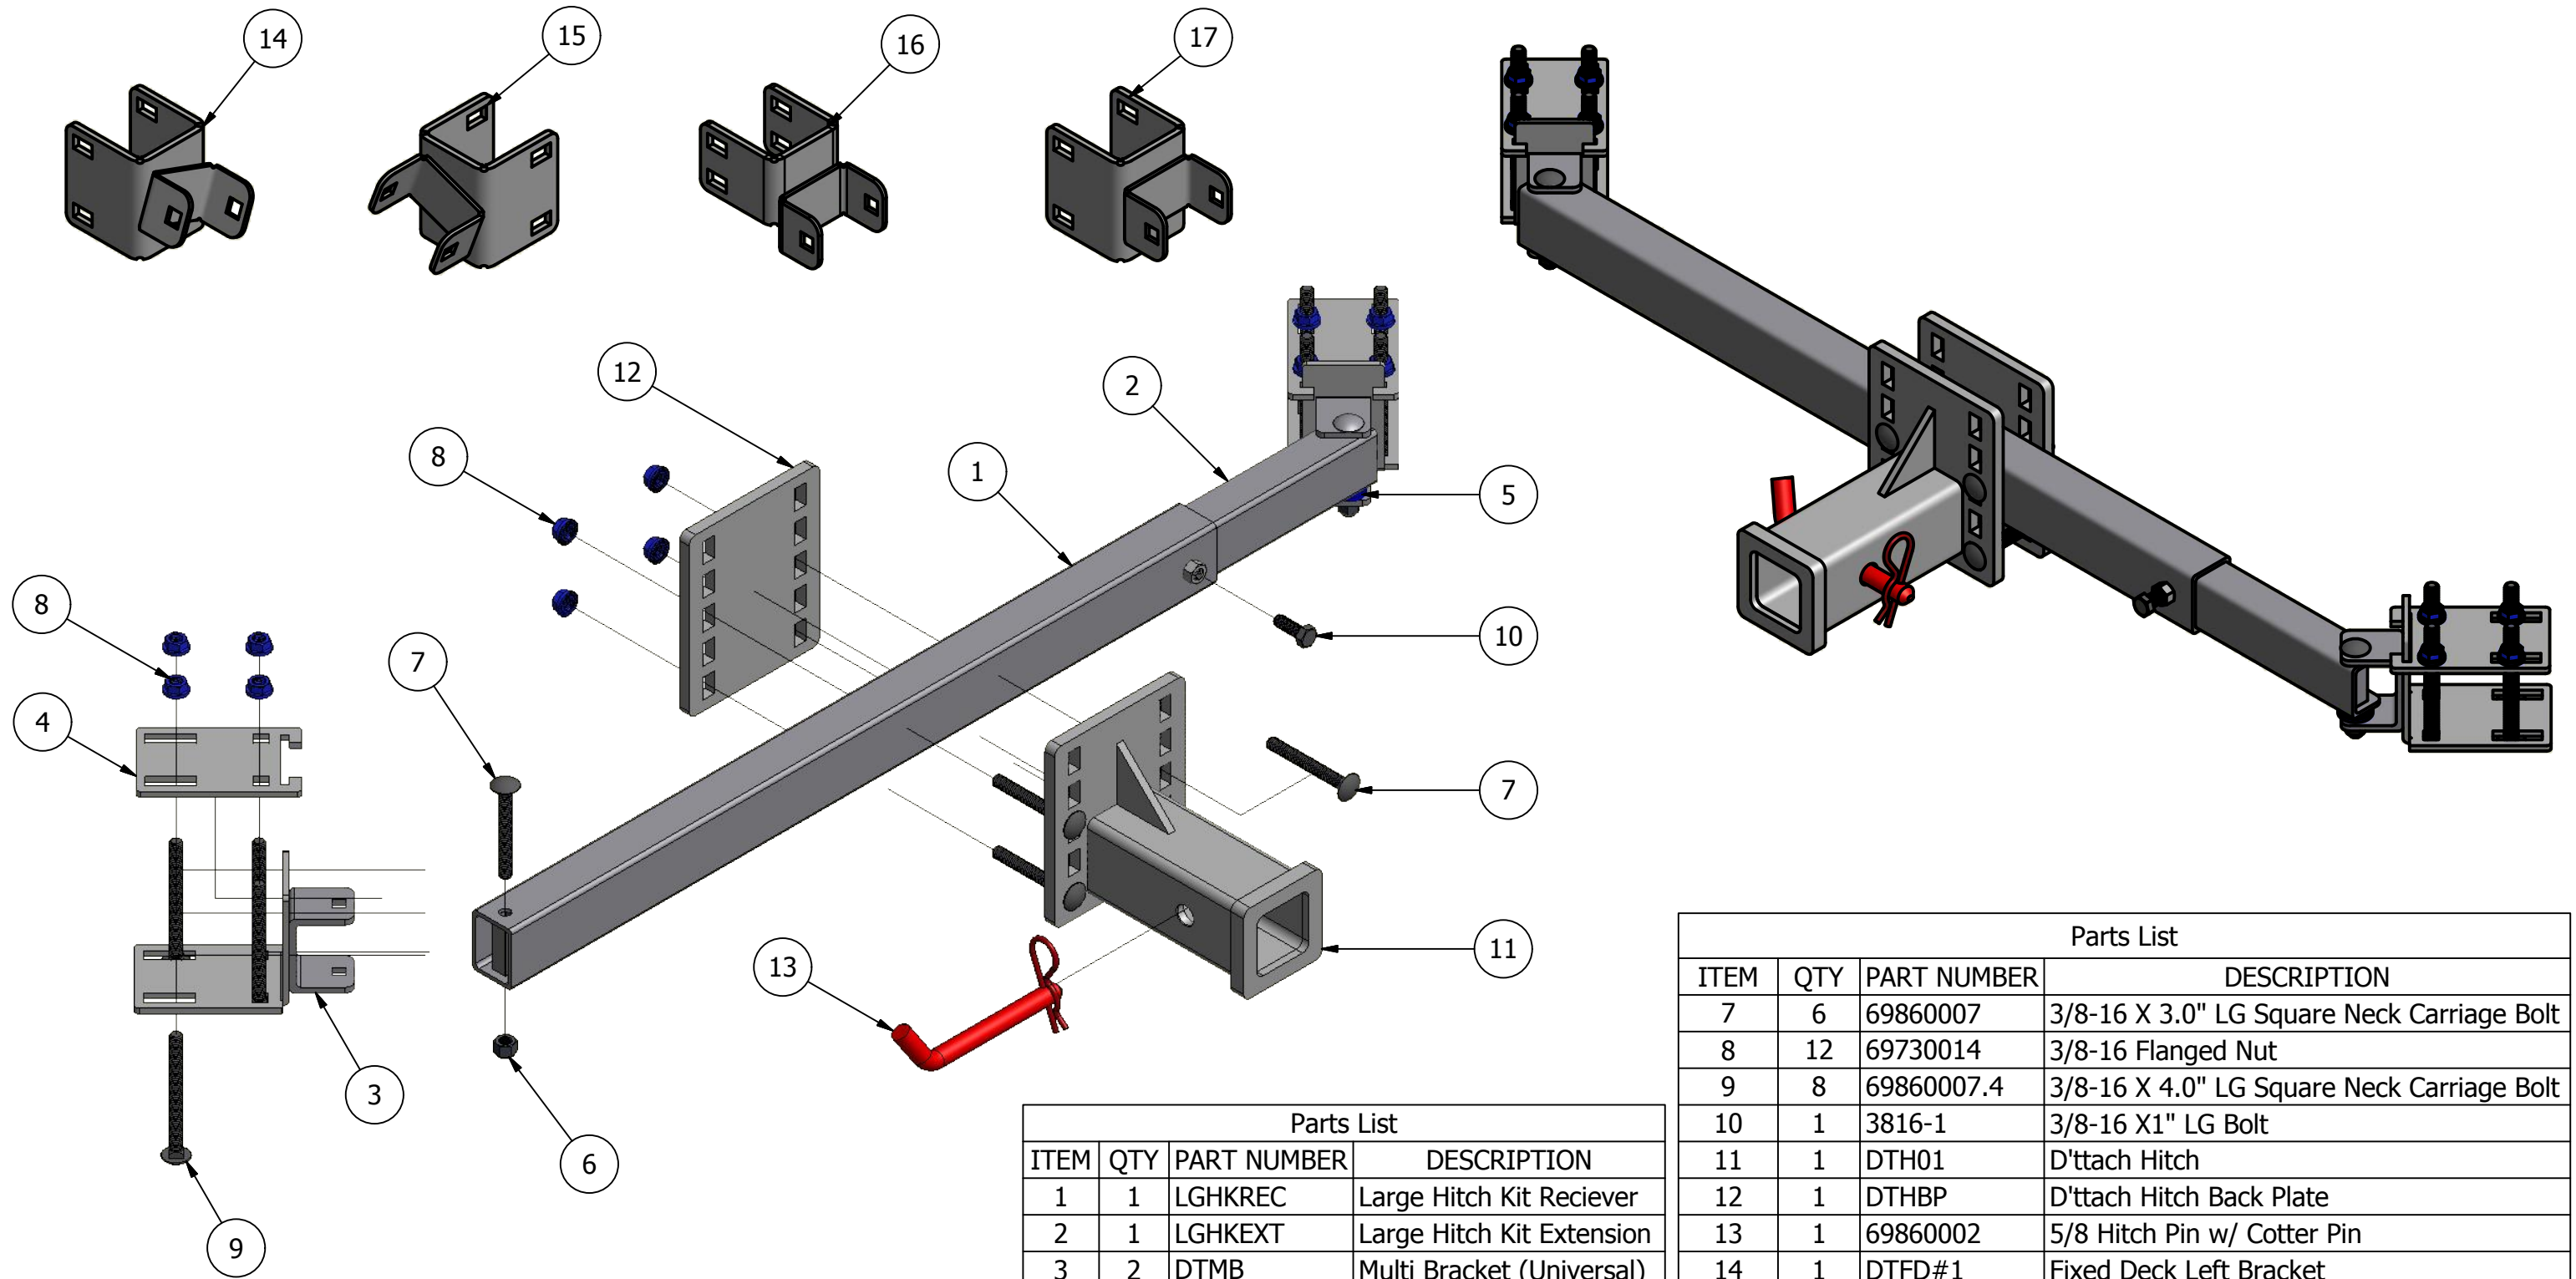

Hitch Large Kit Assy

NOTE: Part Number **DTHLG-KIT** Telescopic Cross Bar Span 31-44 inches between castor wheels - Includes all parts below.

Parts List			
ITEM	QTY	PART NUMBER	DESCRIPTION
1	1	LGHKREC	Large Hitch Kit Reciever
2	1	LGHKEXT	Large Hitch Kit Extension
3	2	DTMB	Multi Bracket (Universal)
4	2	DTMB-TP	Multi Bracket Top Plate
5	2	69860008	3/8 Flat Washer
6	2	69860075	3/8-16 Nylok Nut

Parts List			
ITEM	QTY	PART NUMBER	DESCRIPTION
7	6	69860007	3/8-16 X 3.0" LG Square Neck Carriage Bolt
8	12	69730014	3/8-16 Flanged Nut
9	8	69860007.4	3/8-16 X 4.0" LG Square Neck Carriage Bolt
10	1	3816-1	3/8-16 X1" LG Bolt
11	1	DTH01	D'ttach Hitch
12	1	DTHBP	D'ttach Hitch Back Plate
13	1	69860002	5/8 Hitch Pin w/ Cotter Pin
14	1	DTFD#1	Fixed Deck Left Bracket
15	1	DTFD#2	Fixed Deck Right Bracket
16	1	DTVR1#3	V Ride 1 Right Bracket
17	1	DTVR1#4	V Ride 1 LeftBracket