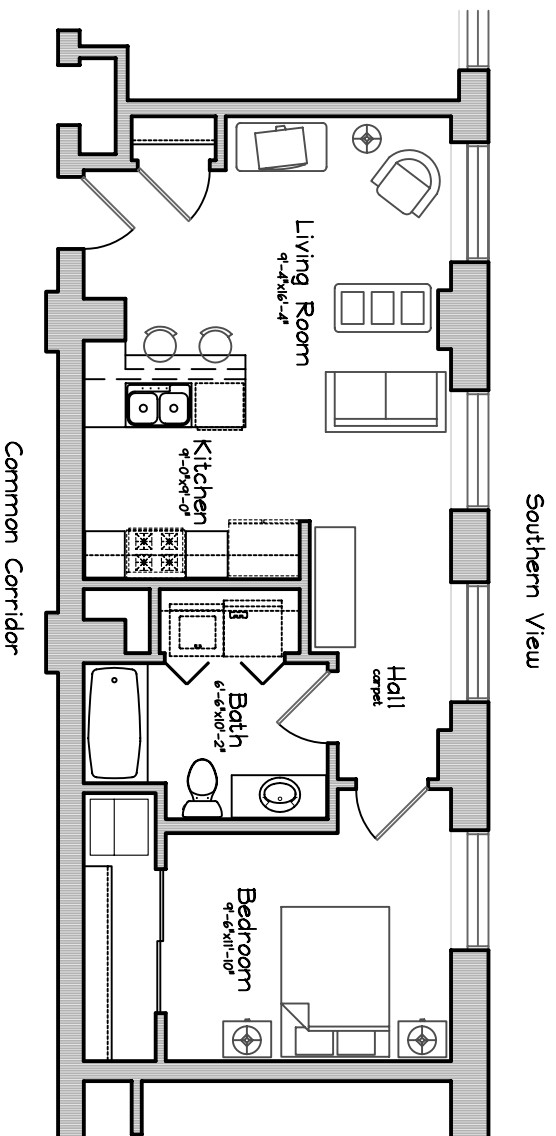

# PLANKINTON LOFT APARTMENTS - 5th FLOOR

Southern View

Unit #517 = 640 sq ft  
One Bedroom, 1 Bath

Scale : 1/8" = 1'-0"

Square Footage taken from center of corridor/party walls  
to exterior of turned walls.