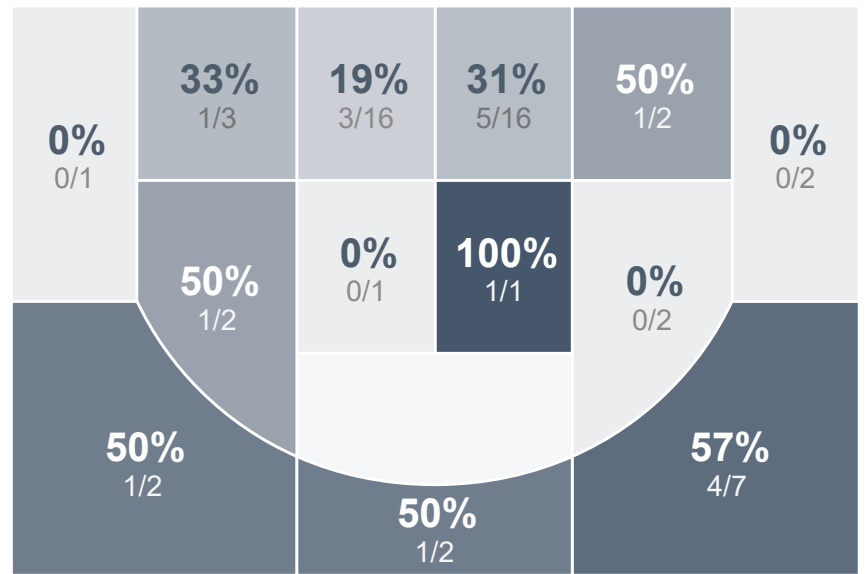

Girls Varsity Basketball