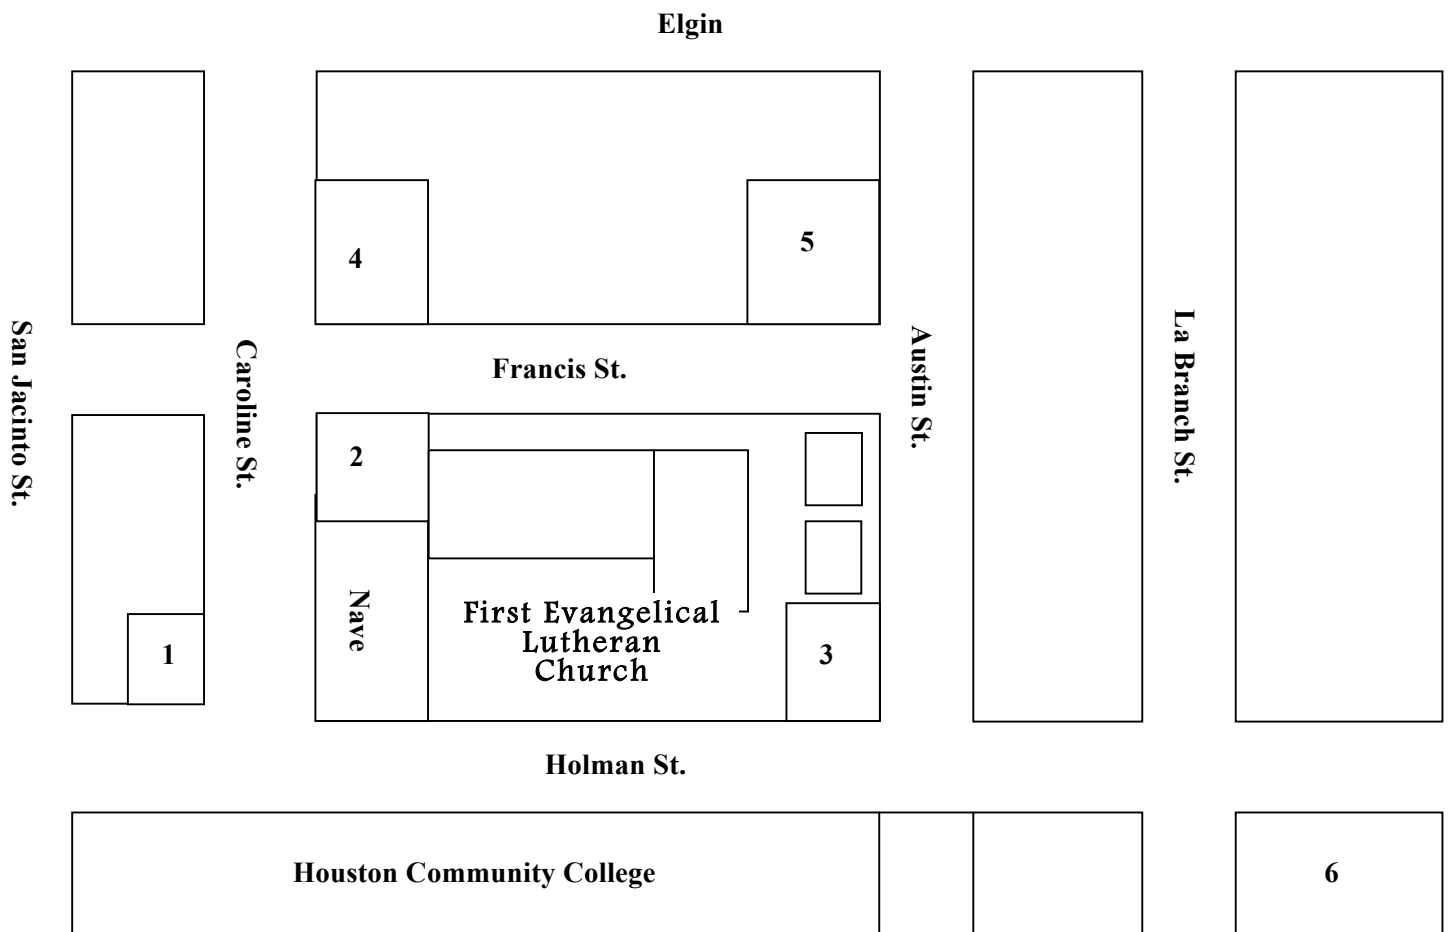

Parking & Directions

First Evangelical Lutheran Church is accessible from all directions:

1. From the north:
 - a. On 59 S, exit at McGowen/Tuam, continue on service road to Elgin. Turn right, then left on Caroline. Church will be on the left side as you approach Holman.
 - b. On 45, exit Dallas/Pierce follow ramp down to Pierce. On Pierce turn right on Caroline. Caroline will dead end at HCC/FELC.
2. From the west:
 - a. On I-10, exit onto 45 south, then Dallas/Pierce.
 - b. On 59 N, exit Travis, then right turn onto Holman.
3. From south and southeast:
 - a. On 45 N, exit Downtown (Scott street), continue onto St. Joseph Parkway, then left on Caroline
 - b. On 288, exit Blodgett, left to Almeda, right to Holman, left to Church.
4. From either Downtown or Medical Center, take Metro-rail to HCC/Ensemble stop.

Parking: The enclosed map shows the location of all parking lots immediately surrounding First Evangelical Lutheran Church. First Evangelical Lutheran Church has two very small parking lots. Parking is available on the street but the city parking meters are in effect until 6 p.m. on weekdays and Saturdays. Any vehicle observed parked at an expired meter **will be ticketed**. Houston Community College (HCC) has several parking lots in the immediate area they allow us to use.

Map of Parking Lots

1. HCC's J. Don Boney Parking Garage 2. Church Parking Lot 3. Church Parking Lot
 4. HCC Parking Lot 5. HCC Parking Lot 6. HCC Parking Lot