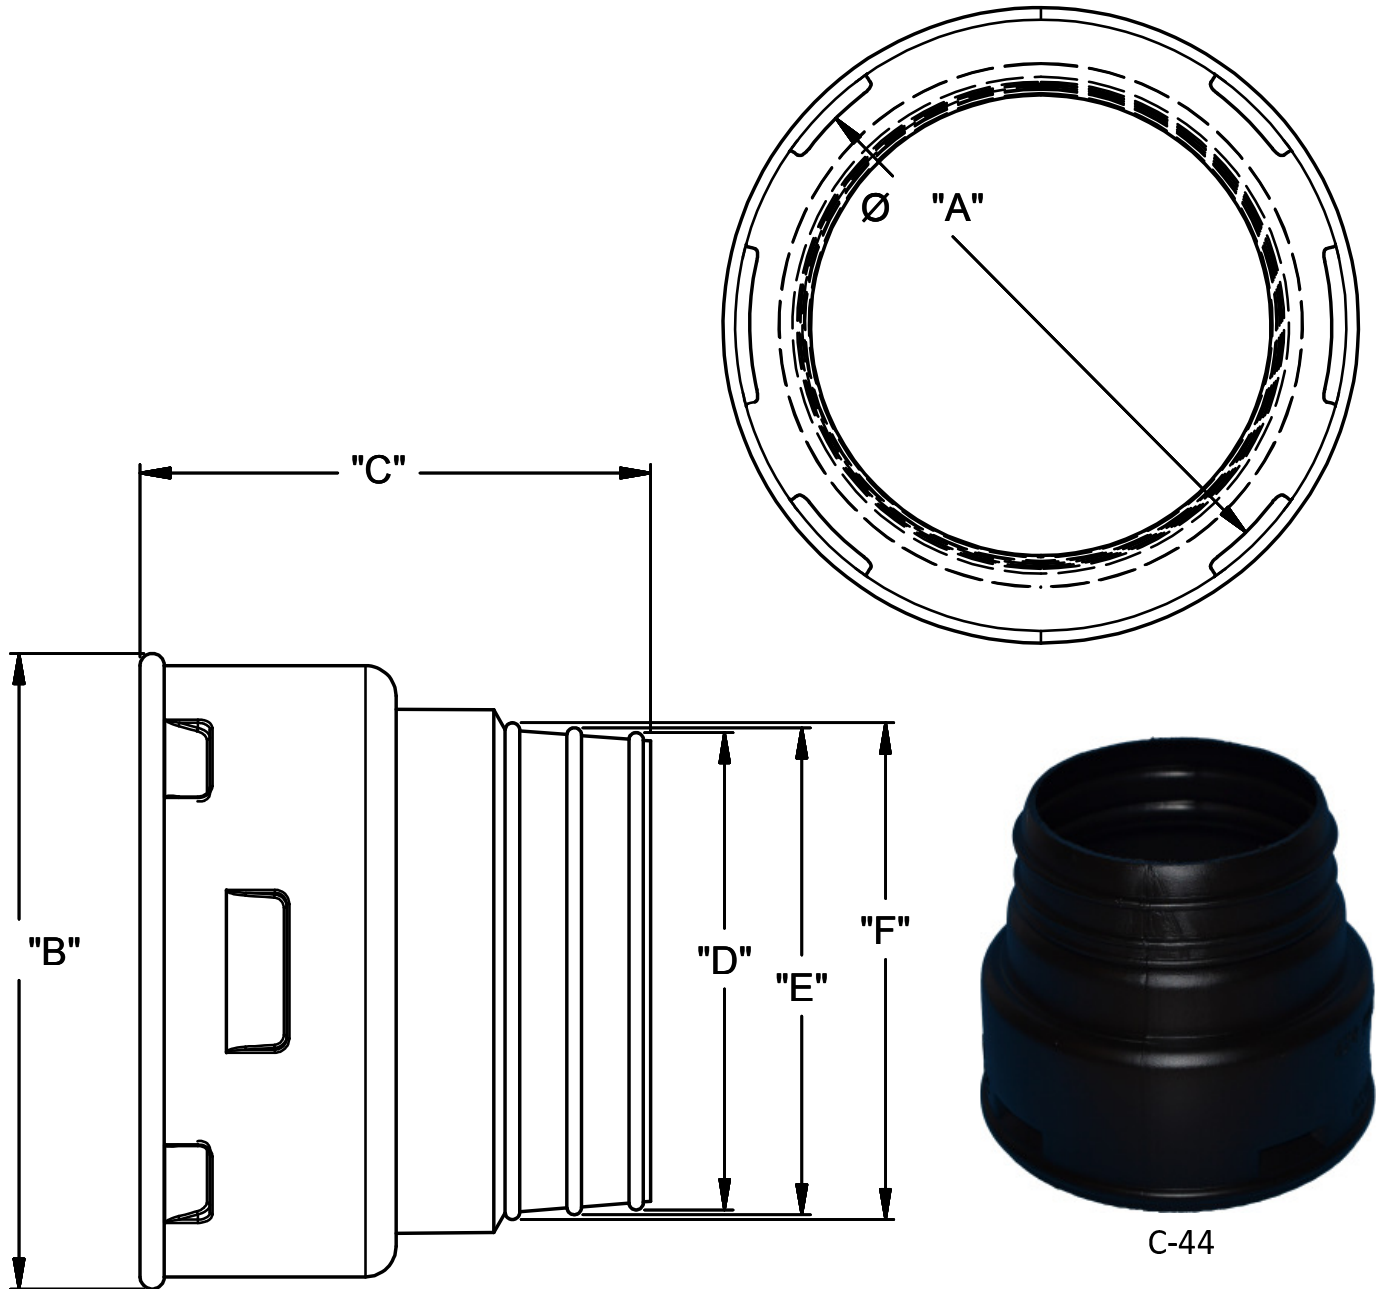

CORRUGATED TO RIGID ADAPTER | TECHNICAL INFORMATION

Part #	Size	Desc.	A	B	C	D	E	F
C-33	3"	lxH	3.375	3.968	3.500	3.110	3.150	--
C-44	4"	lxH	4.438	5.125	4.250	4.000	4.031	4.063

www.normandyproducts.com

T: 800.322.9463 | F: 800.910.0134