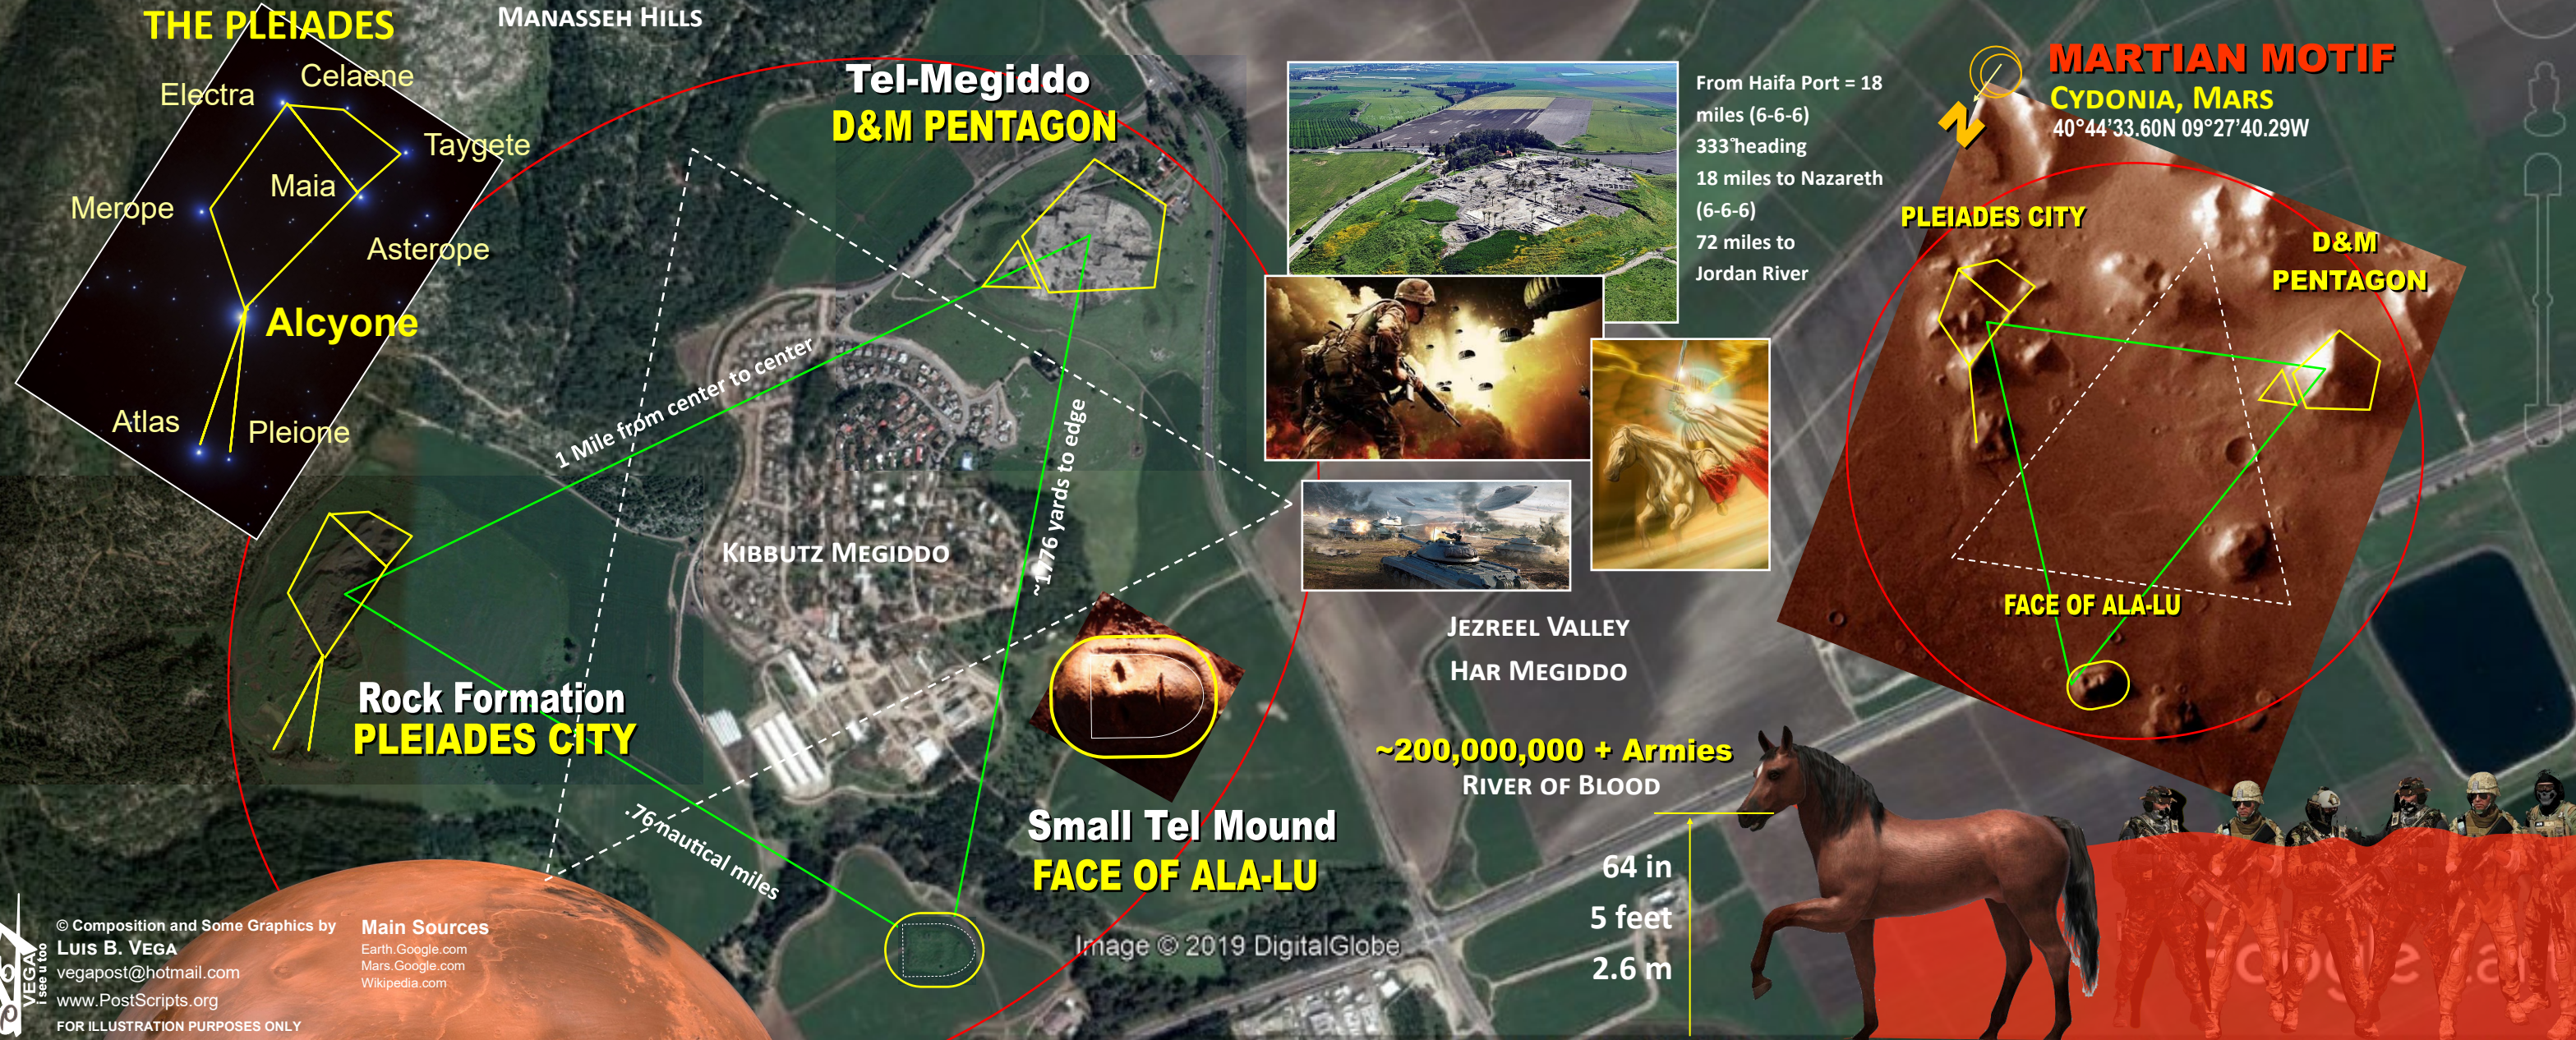

TEL-MEGIDDO CYDONIA STAR MAP

The purpose of this study is to present the evidence that the geometric ley-lines of the following temple layout is set to the *Cydonia, Mars* ley-lines. Pertaining to the *Cydonia, Mars* anomalies, there are 3 main pyramid structures that comprise the *Martian Motif*. There is the famous *Face of Mars*, the giant *Pentagon Fortress* and the *Pleiadian Pyramid City*. These 3 structures triangulate each other and would make up the core of a large metropolitan city on Earth. What is astonishing is that such a *Martian Motif* is seen implemented in the architecture of almost all the ancient civilizations on Earth. This started, at least based on the archeological record after the *Flood of Noah* with Babylon and Sumer. How the *Martian Motif* is tied to the ley-lines of ancient cities, temples and structures is that perhaps the lost knowledge and connection of the Martian civilization was conveyed to the few and selected 'priestly' class on Earth that constitutes the Secret Societies, etc. This special class of humans are perhaps tasked at keeping the legacy, lifeline and bloodline operational. Even now in the modern era, the same *Cydonia, Mars* motif is incorporated into the major capitals.

THE BATTLE OF ARMAGEDDON

© Composition and Some Graphics by **LUIS B. VEGA**
 vegapost@hotmail.com
 www.PostScripts.org
 FOR ILLUSTRATION PURPOSES ONLY

Main Sources
 Earth.Google.com
 Mars.Google.com
 Wikipedia.com