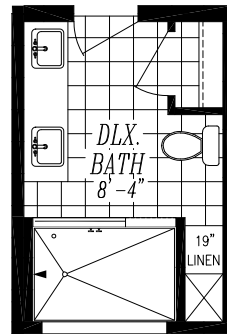

# COLUMBIA RIVER COLLECTION

"2021"

26'-8" x 56'-0"

APPROX. 1,493 SQ. FT.

OPT. DLX. M. BATH

OPT. DLX. M. BATH  
W/ 48" SHOWER

OPT. DEN