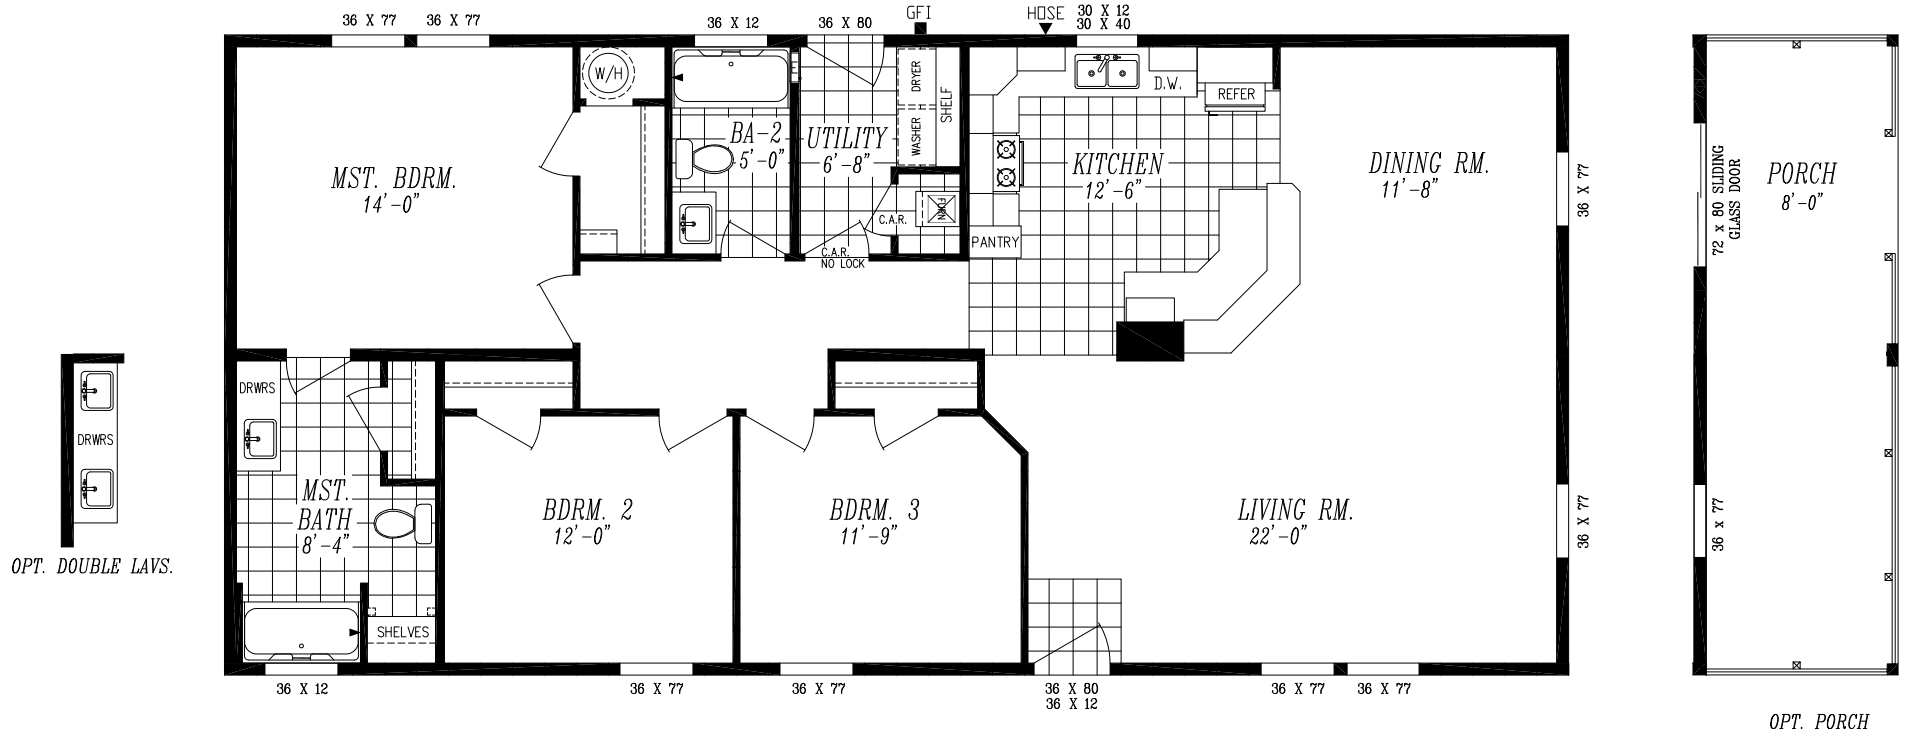

# COLUMBIA RIVER COLLECTION

"2021"

26'-8" x 56'-0"

APPROX. 1,493 SQ. FT.

OPT. DLX. M. BATH

OPT. DLX. M. BATH  
W/ 48" SHOWER

OPT. DEN