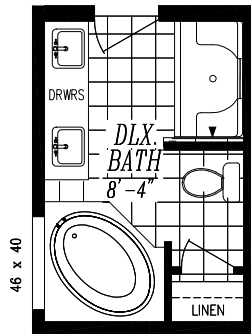

# COLUMBIA RIVER COLLECTION

"2021"

26'-8" x 56'-0"

APPROX. 1,493 SQ. FT.

OPT. DLX. M. BATH

OPT. DLX. M. BATH  
W/ 48" SHOWER

OPT. DEN