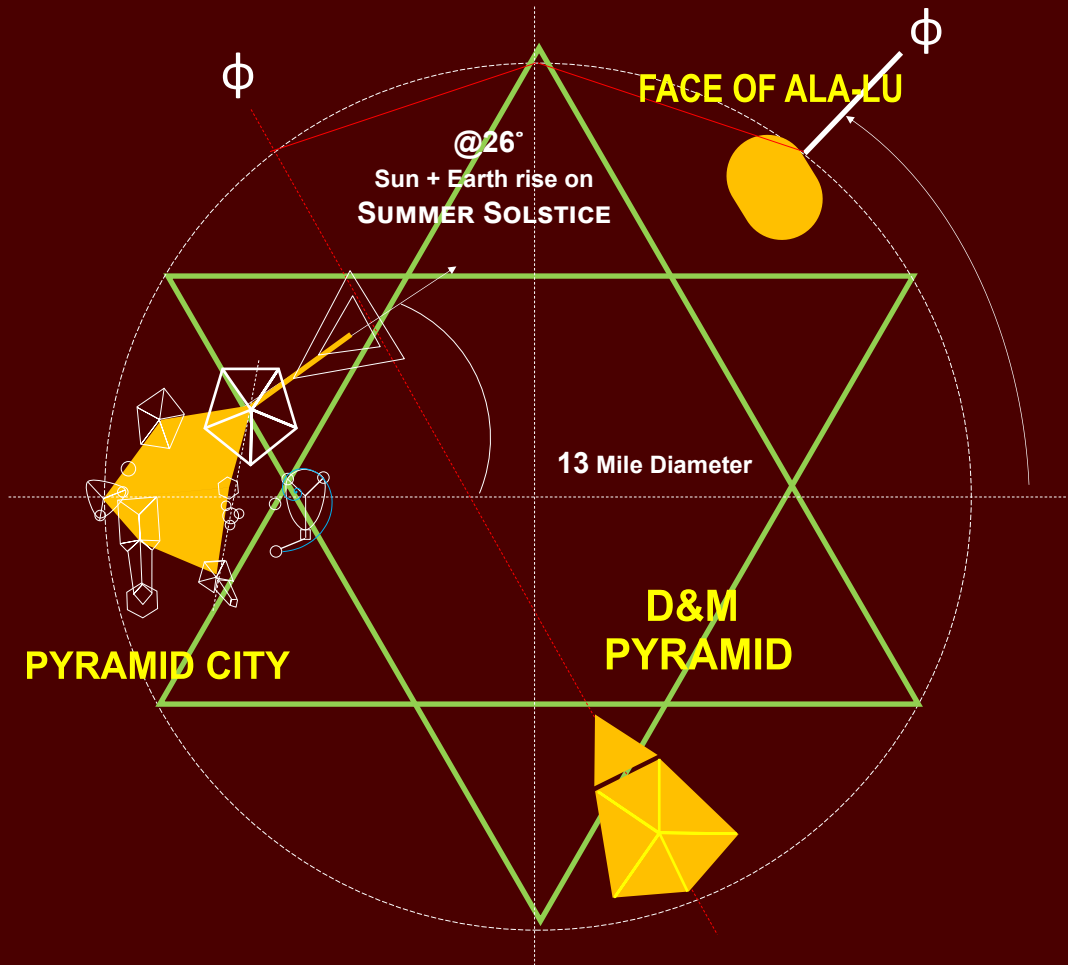

CYDONIA - MARS

THE MARTIAN MOTIF

STAR MAP ALIGNMENT

40°34'06.08"N 09°38'24.09"W

COMPOSITION AND LAYOUT BY

POSTSCRIPTS.ORG