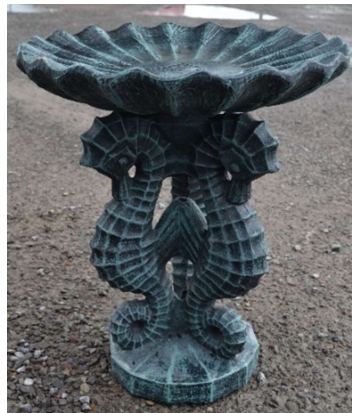

SM Moose Bird Bath 1 PC
 B279
 \$95.00

Heron Bird Bath 2PC Set
 BT223
 \$90.00
 H: 20" D: 16"
 (Sold Only as a Set)

Sr Serrated Top
BT201
\$125.00
Lady Catawba Base
B205
\$65.00

Set: \$190.00

Fountain Bowl – Misc (Diam:
36")
F230
\$240.00
(Bowl Discontinued - Last Two)
Tobacco Leaf Stand
B236
\$100.00

Large Square Bird Bath
BT220A
Set: \$250.00
HT: 33" W:22" D:22"
(Sold Only as a Set)

Easter Island Head Bird Bath
BT227
\$180.00
HT: 27" D:14"

Sr Serrated Top BT201
\$125.00
Sr Seahorse Base B201
\$250.00
Set: \$375.00
HT: 32" W: 27" D: 27"

Set \$465.00

Jr Serrated Top D: 16"
BT202
\$40.00
Jr Seahorse Base H: 18"
B202
\$50.00

Lady Seahorse
B201A
\$200.00
Sr Serrated Top
BT201
\$125.00
Set: \$325.00
**(Lady Seahorse Does Not Have
Center Piece to Lock Into Top)**