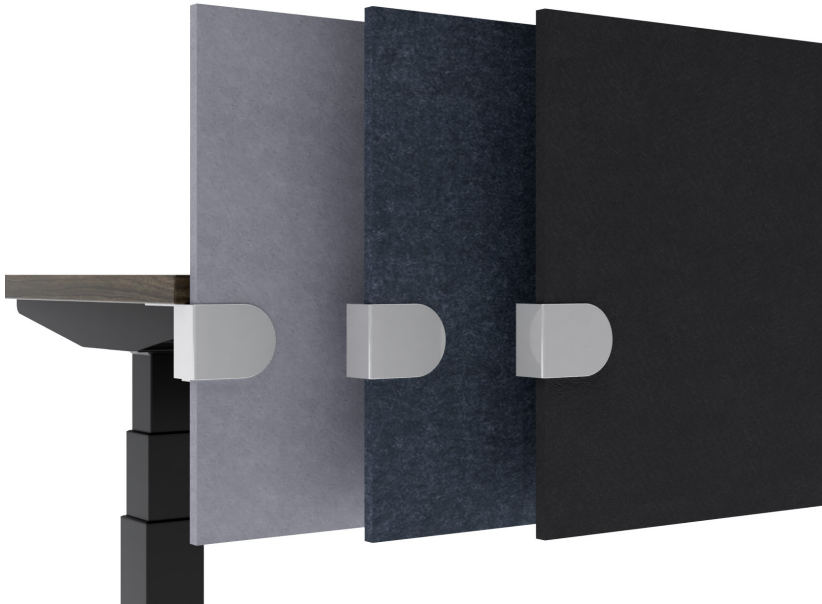

PET Panels

01

Acoustic Performance

Excellent for sound absorption, helping reduce noise levels in open-plan offices.

02

Eco-Friendly

Our panels are made from recycled material, making them a sustainable choice for environmentally conscious workplaces.

03

Lightweight and Durable

Easy to install, rearrange, and maintain, adapting to evolving office layouts.

04

Customizable and Versatile

PET panels can be tailored in terms of size, shape, and even design or functionality. Desk dividers, modesties, ceiling panels, or wall accents.