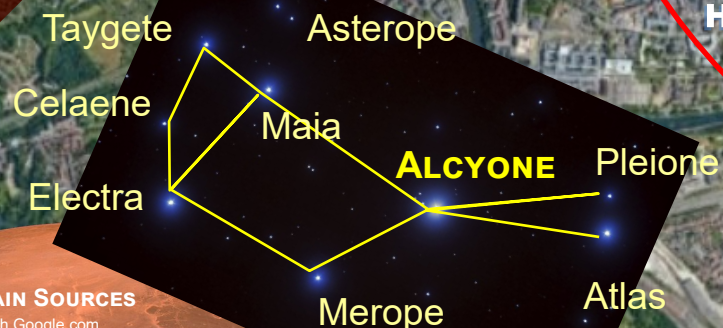

## MARTIAN MOTIF TRIANGULATION PATTERN

**MARTIAN MOTIF**  
**CYDONIA, MARS**  
 40°44'33.60N 09°27'40.29W

Seat 666 awaits Ruler

THE EYE OF LUCIFER  
 A Pyramidion pattern

To Plains of Shinar:

2016 miles (5776)

48°35' 57.76 "N  
 7°46' 17.76 "E  
 elev: 666 ft max

'Horned Headdress  
**FACE OF ALA-LU**  
 Parc de la Citadelle

PLEIADES CITY

FACE OF ALA-LU

**THE PLEIADES**

7 Daughters of Atlas

PLEIADES CITY  
 Historic Center