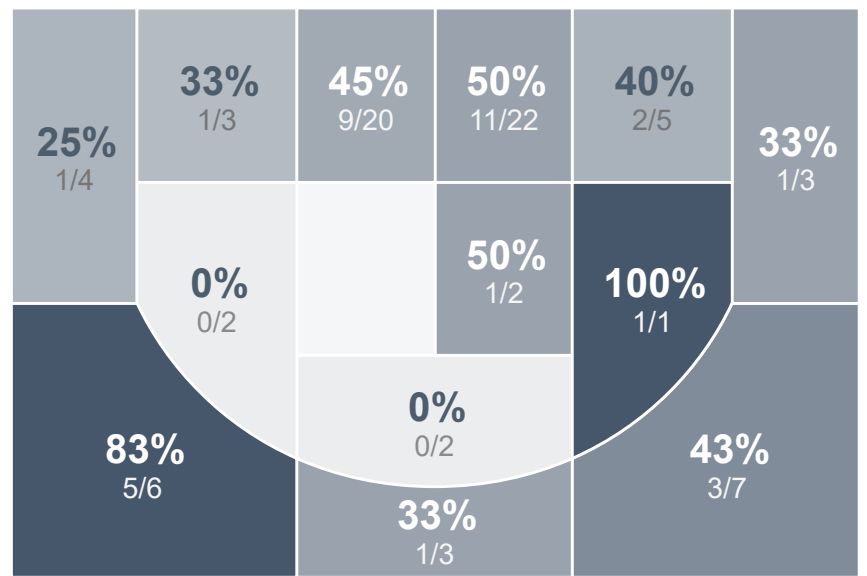

Century Patriots Girls Basketball