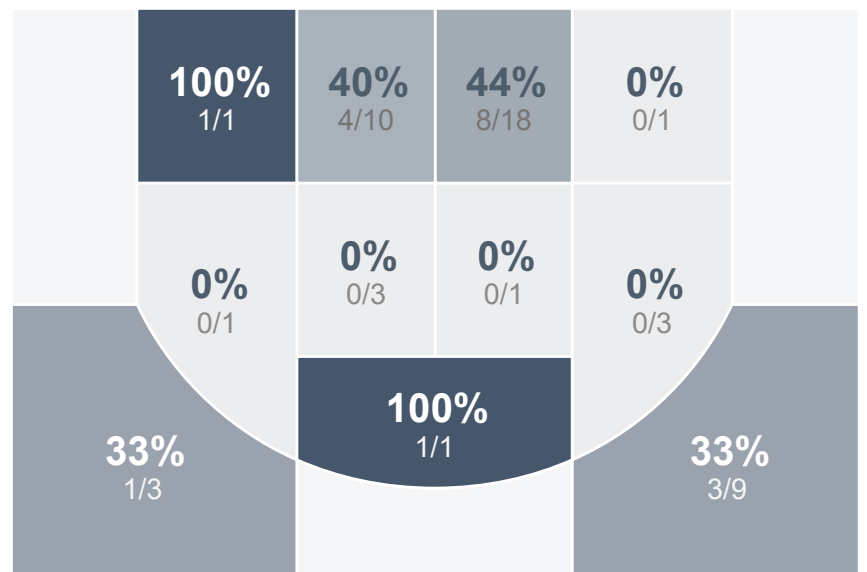

Turtle Mountain High School