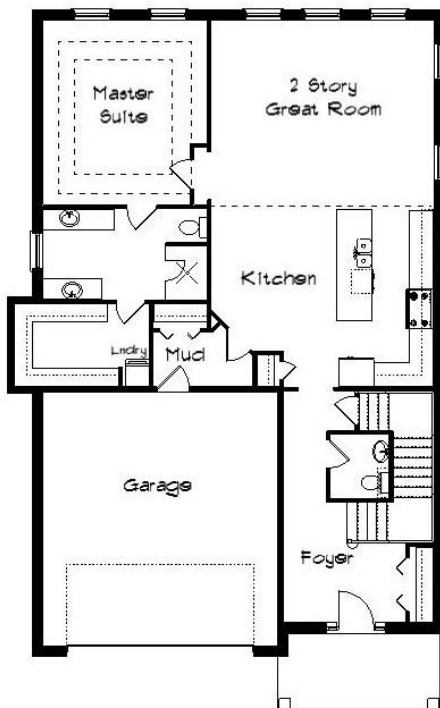

Your Land Your Style Your Home Your Way Design + Build = Your Best Value

In Town 5033
2550 Sq. Ft.

50+ x 130+ Lot

We welcome your changes to all our plans.
Your Land Your Style Your Home Your Way
Copyright © 2019 Kraus Design Build

The **Kraus** Company
DESIGN BUILD

248-972-5549

Setting the New Standard Since 1987