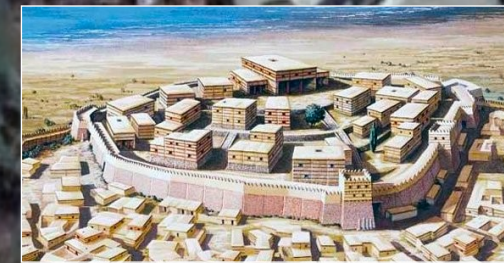

Helen of Troy by Evelyn De Morgan

Image © 2019 CNES / Airbus

© Composition and Some Graphics by
LUIS B. VEGA
vegapost@hotmail.com
www.PostScripts.org
FOR ILLUSTRATION PURPOSES ONLY

Main Sources
Earth, Google.com
Francesco Corni
Mars, Google.com
Wikipedia.com

Google Earth