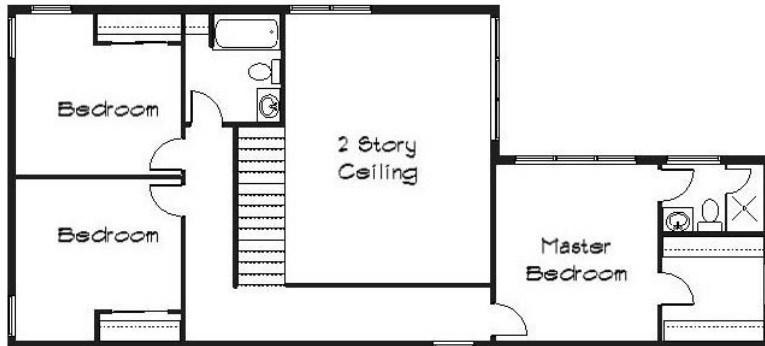

KRAUS
DESIGN + BUILD

248.494.1822

The In Town Contempo

FF 1170 sf
2F 830 sf
Total 2000 sf

Your Land Your Style Your Home