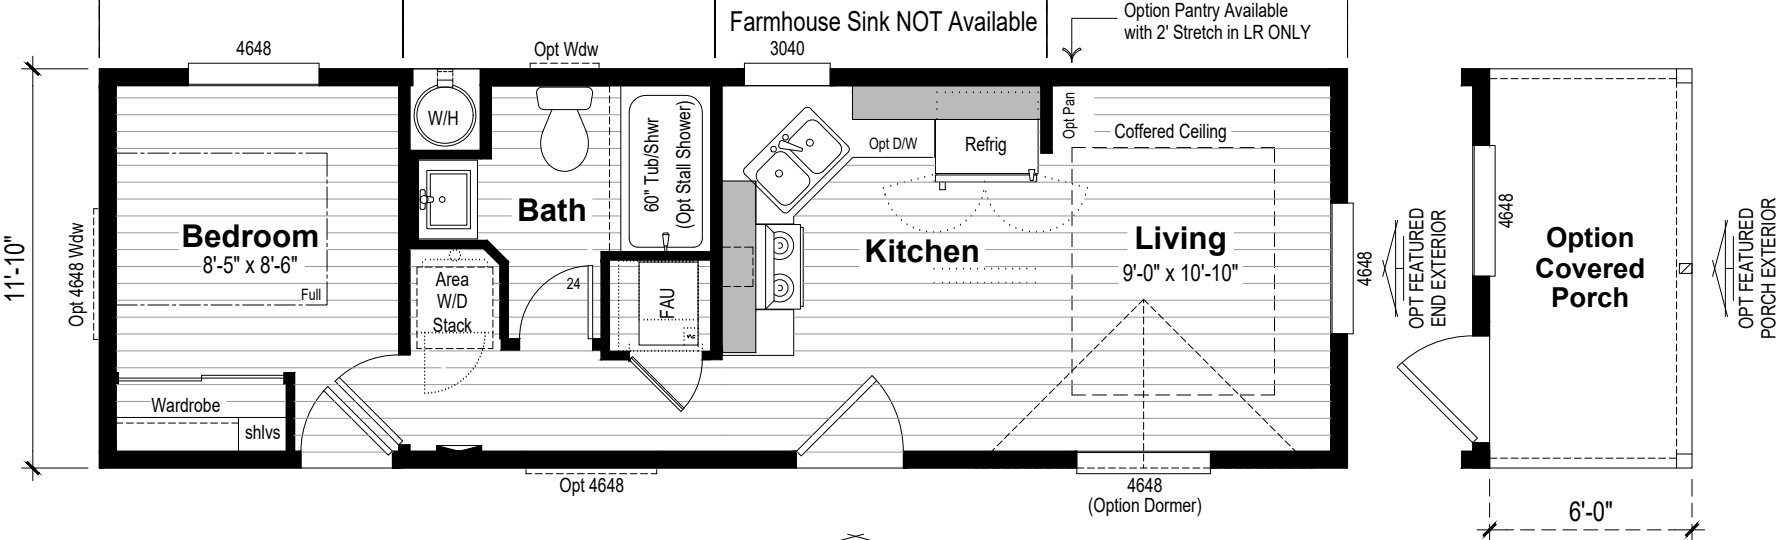

Golden Pacific II Laguna

Option Linen
(Replaces Laundry)

9'-0"	9'-3"	9'-10"	8'-11"	37'-0" Standard
9'-0"	9'-3"	9'-10"	(10'-11")	(Opt + 2' - 39'-0")
(10'-0")	9'-3"	9'-10"	(11'-11")	(Opt +4' - 41'-0")
(11'-0")	9'-2"	9'-10"	(12'-11")	(Opt +6' - 43'-0")
(12'-0")	9'-3"	9'-10"	(13'-11")	(Opt + 8' - 45'-0")

FEATURED SIDE EXTERIOR

Square Footage:
 12x37 = 438 Sq. Ft.
 12x39 = 462 Sq. Ft.
 12x41 = 485 Sq. Ft.
 12x43 = 509 Sq. Ft.
 12x45 = 533 Sq. Ft.

ADU Floorplan
NEW GPII-1237-1A
 (2.1) 08.08.20 dh