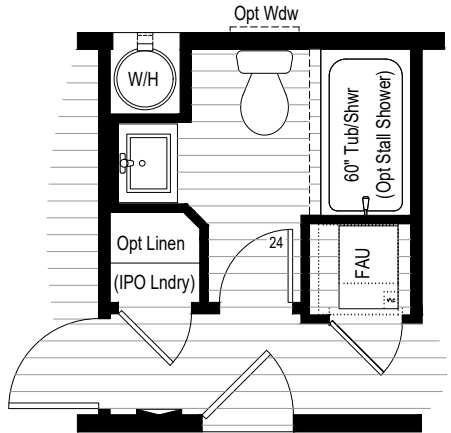

Golden Pacific II Laguna

Option Linen
(Replaces Laundry)

9'-0"	9'-3"	9'-10"	8'-11"	37'-0" Standard
9'-0"	9'-3"	9'-10"	(10'-11")	(Opt + 2' - 39'-0")
(10'-0")	9'-3"	9'-10"	(11'-11")	(Opt +4' - 41'-0")
(11'-0")	9'-2"	9'-10"	(12'-11")	(Opt +6' - 43'-0")
(12'-0")	9'-3"	9'-10"	(13'-11")	(Opt + 8' - 45'-0")

FEATURED SIDE EXTERIOR

Square Footage:
 12x37 = 438 Sq. Ft.
 12x39 = 462 Sq. Ft.
 12x41 = 485 Sq. Ft.
 12x43 = 509 Sq. Ft.
 12x45 = 533 Sq. Ft.

ADU Floorplan
NEW GPII-1237-1A
 (2.1) 08.08.20 dh