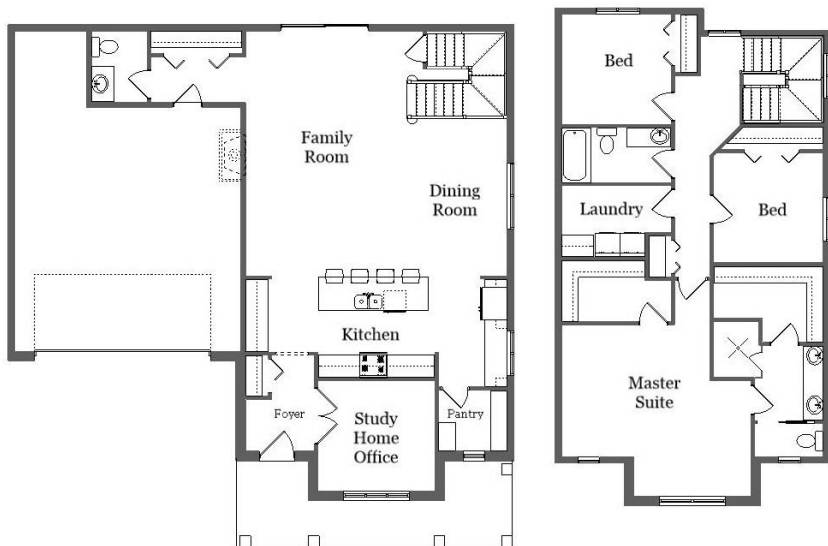

Your Land Your Style Your Home Your Way

Design + Build = Your Best Value

Wimbleton Walk
2130 Sq.Ft.

Copyright © 2020 Kraus Design Build
All Rights Reserved

The **Kraus** Company
DESIGN BUILD

248-972-5549

Setting the New Standard