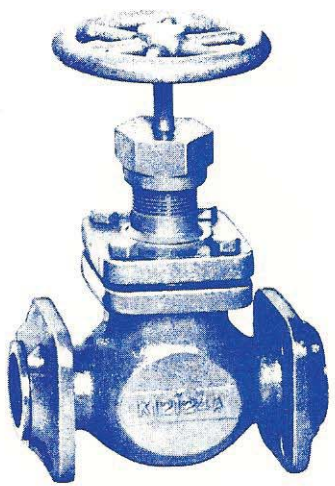

VILTER AMMONIA VALVES

1-1/4" THRU 2" FLANGED VALVES HAVE 4-BOLT (SQUARE) FLANGES WITH 4-BOLT (SQUARE) BONNETS, AND ARE JUST AS SHOWN BELOW. COLOR, BLUE, INCLUDING HANDWHEEL. IF POSSIBLE, CHECK PART OR CATALOGUE NUMBER FOR VERIFICATION.

FLANGED GLOBE

FLANGED ANGLE

VALVE SIZE 1-1/4" THRU 2" SHOWN WITHOUT COMPANION FLANGES

PIPE SIZE INCHES	BARE GLOBE VALVE	GLOBE VALVE COMPLETE WITH THREADED COMPANION FLANGES, BOLTS AND GASKETS	GLOBE VALVE COMPLETE WITH SOCKET WELD OR SLIP-ON FLANGES, BOLTS AND GASKETS	GLOBE VALVE COMPLETE WITH WELD NECK FLANGES, BOLTS AND GASKETS
1-1/4	A14052AX	A14023E	A14023W	A14023AN
1-1/2	A14053AX	A14023F	A14023X	A14023P
2	A10169AX	A14023G	A14023Y	A14023Q

PIPE SIZE INCHES	BARE ANGLE VALVE	ANGLE VALVE COMPLETE WITH THREADED COMPANION FLANGES, BOLTS AND GASKETS	ANGLE VALVE COMPLETE WITH SOCKET WELD OR SLIP-ON FLANGES, BOLTS AND GASKETS	ANGLE VALVE COMPLETE WITH WELD NECK FLANGES, BOLTS AND GASKETS
1-1/4	A14054AX	A14024E	A14024V	A14024AL
1-1/2	A14055AX	A14024F	A14024W	A14024AM
2	A10172AX	A14024G	A14024X	A14024AN