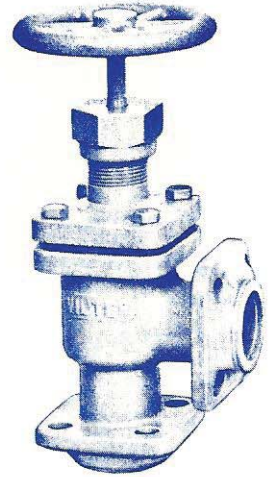

VILTER AMMONIA VALVES

1-1/4" THRU 2" FLANGED VALVES HAVE 4-BOLT (SQUARE) FLANGES WITH 4-BOLT (SQUARE) BONNETS, AND ARE JUST AS SHOWN BELOW. COLOR, BLUE, INCLUDING HANDWHEEL. IF POSSIBLE, CHECK PART OR CATALOGUE NUMBER FOR VERIFICATION.

FLANGED GLOBE

FLANGED ANGLE

VALVE SIZE 1-1/4" THRU 2" SHOWN WITHOUT COMPANION FLANGES

PIPE SIZE INCHES	BARE GLOBE VALVE	GLOBE VALVE COMPLETE WITH THREADED COMPANION FLANGES, BOLTS AND GASKETS	GLOBE VALVE COMPLETE WITH SOCKET WELD OR SLIP-ON FLANGES, BOLTS AND GASKETS	GLOBE VALVE COMPLETE WITH WELD NECK FLANGES, BOLTS AND GASKETS
1-1/4	A14052AX	A14023E	A14023W	A14023AN
1-1/2	A14053AX	A14023F	A14023X	A14023P
2	A10169AX	A14023G	A14023Y	A14023Q

PIPE SIZE INCHES	BARE ANGLE VALVE	ANGLE VALVE COMPLETE WITH THREADED COMPANION FLANGES, BOLTS AND GASKETS	ANGLE VALVE COMPLETE WITH SOCKET WELD OR SLIP-ON FLANGES, BOLTS AND GASKETS	ANGLE VALVE COMPLETE WITH WELD NECK FLANGES, BOLTS AND GASKETS
1-1/4	A14054AX	A14024E	A14024V	A14024AL
1-1/2	A14055AX	A14024F	A14024W	A14024AM
2	A10172AX	A14024G	A14024X	A14024AN