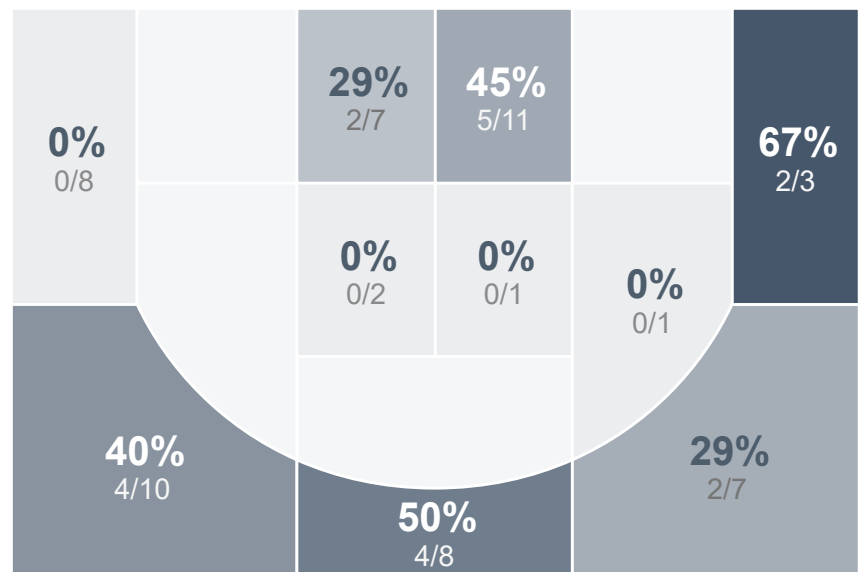

Minot High School