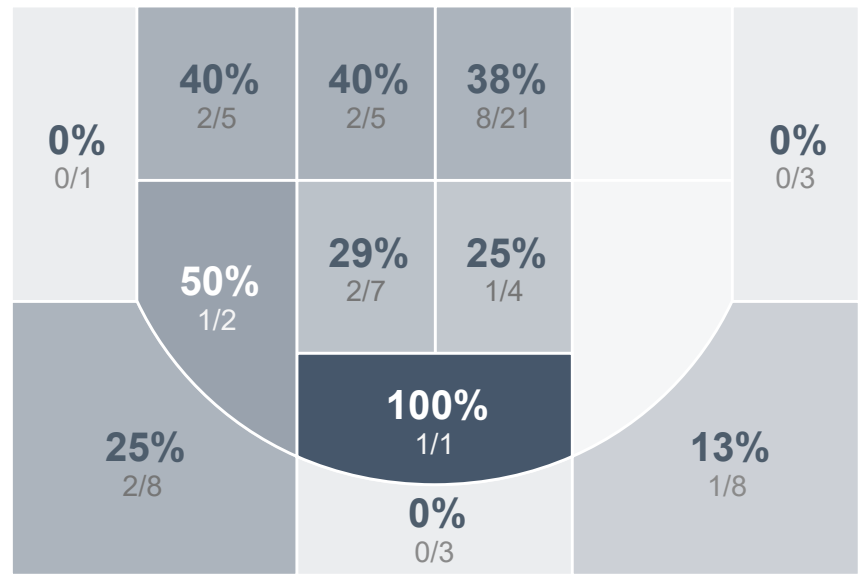

Girls Varsity Basketball