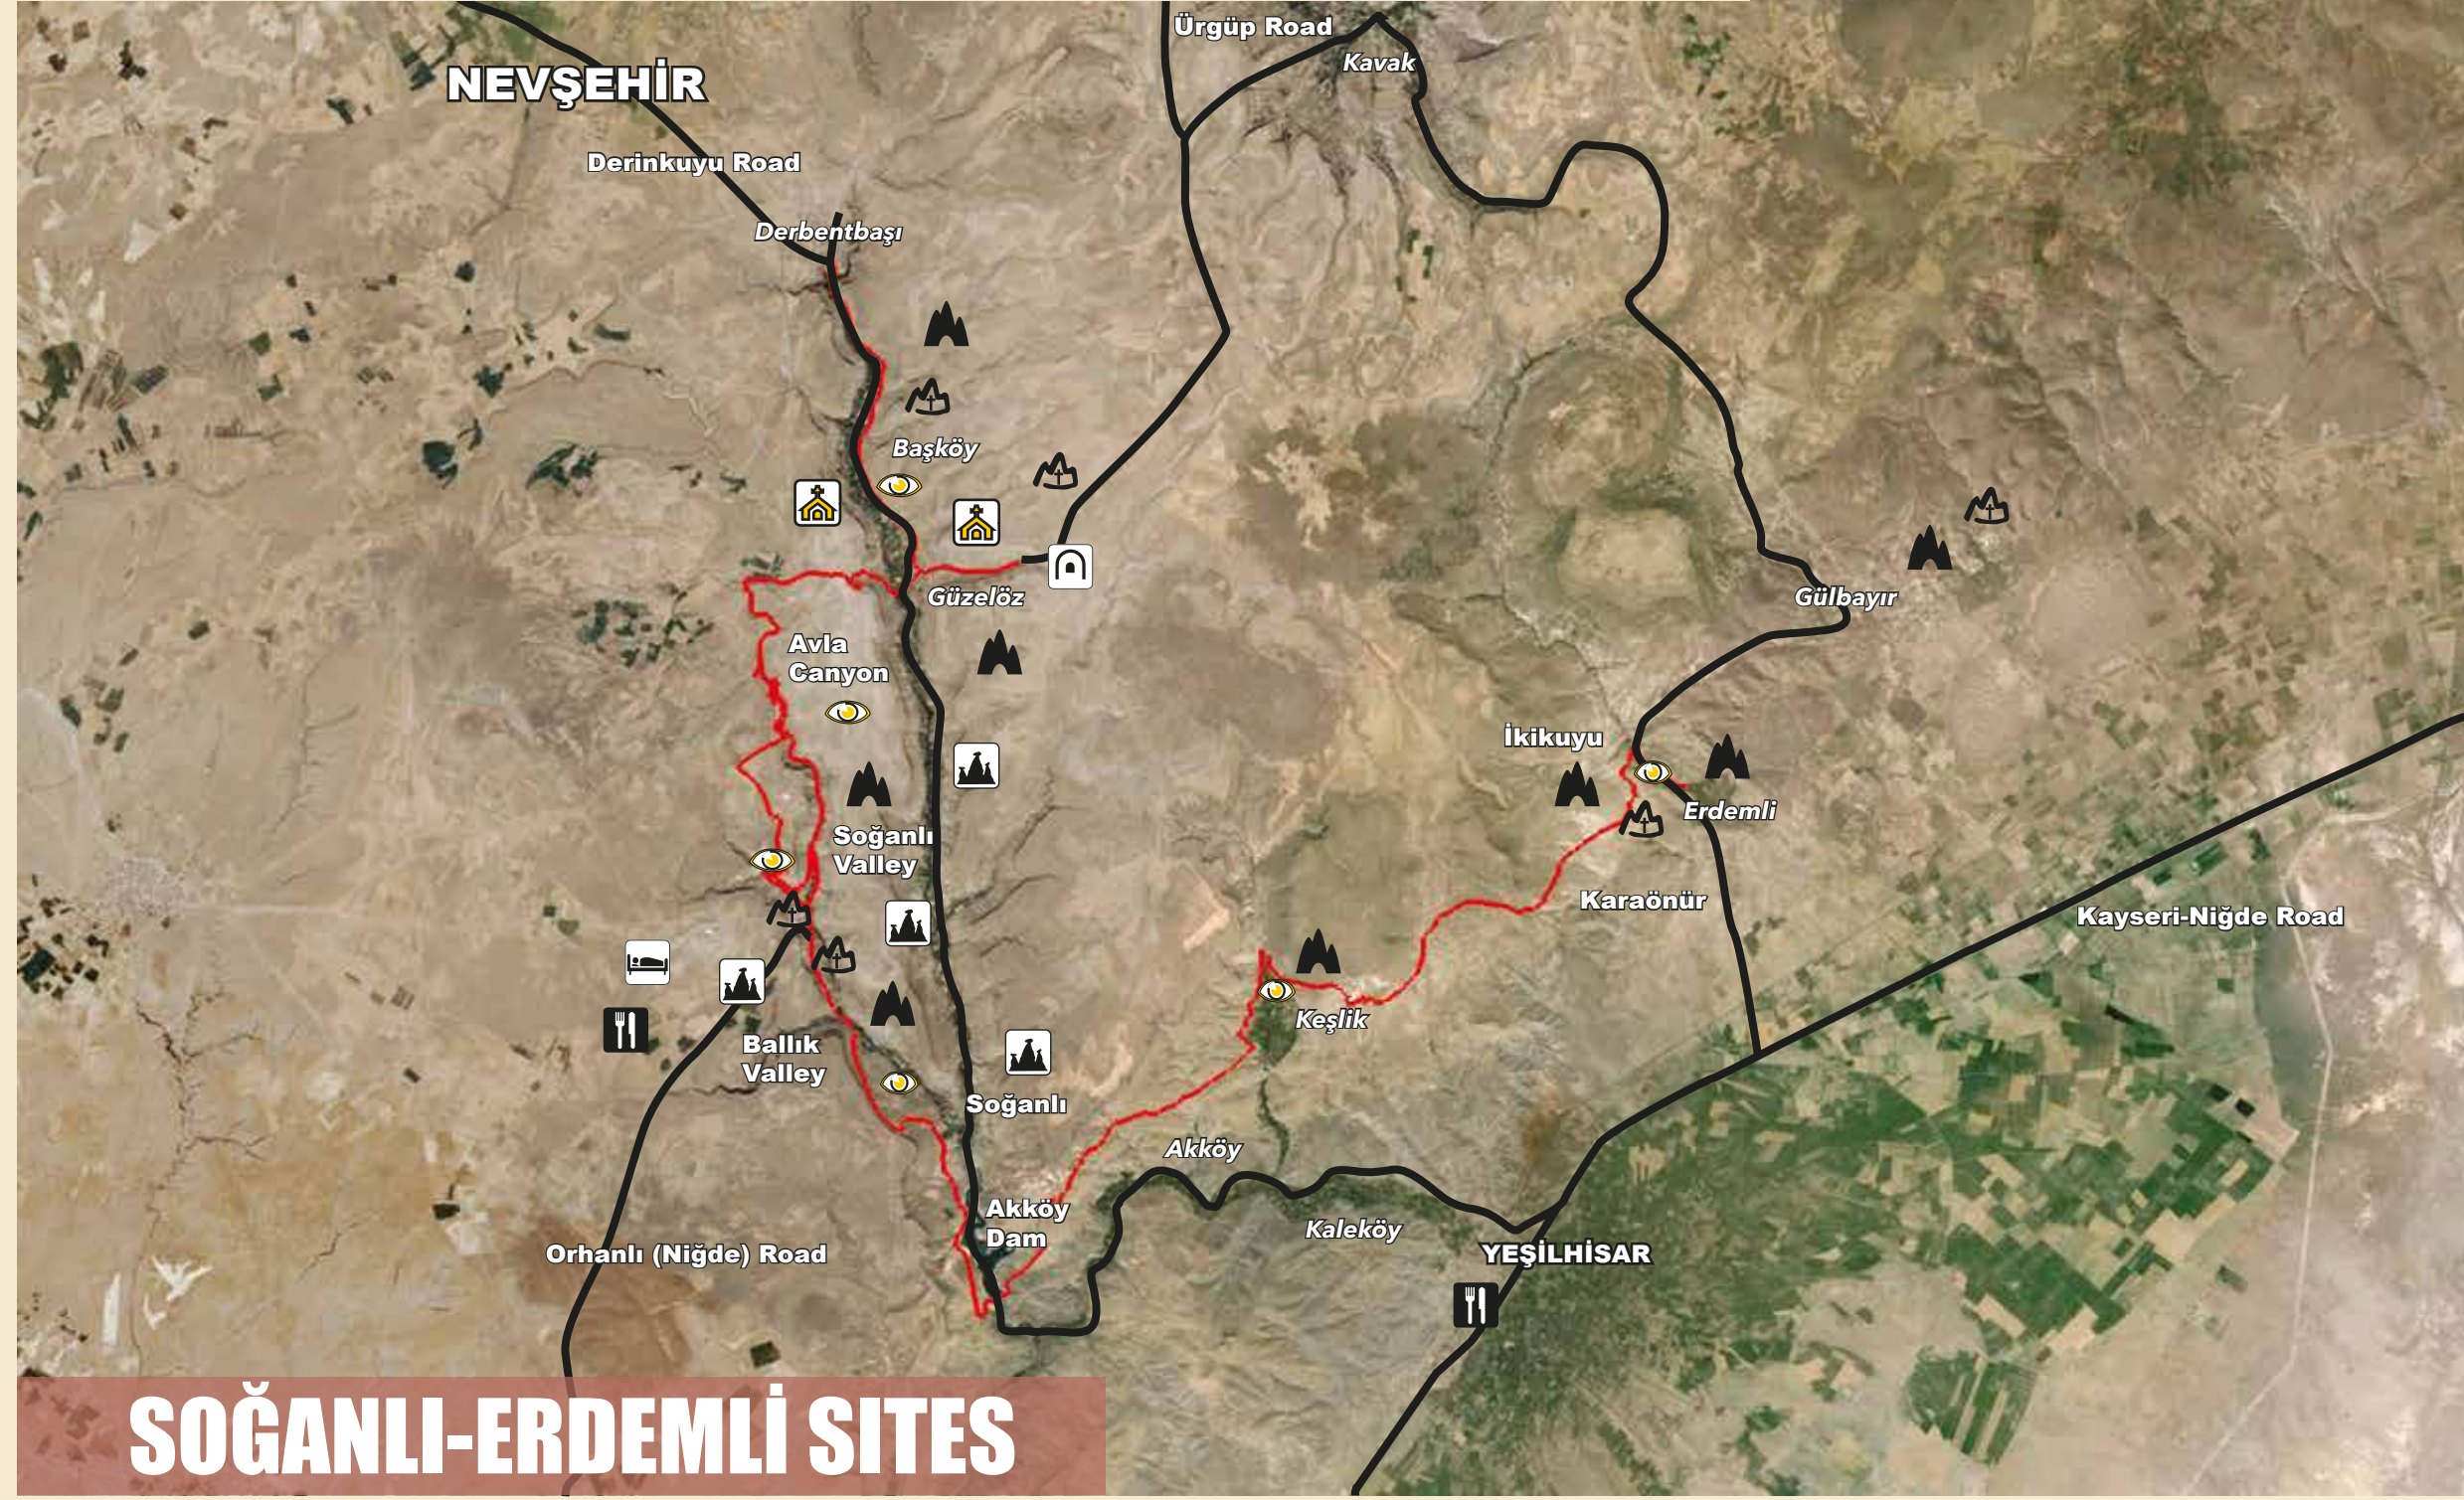

KAYSERİ HIKING TRAILS

SOĞANLI-ERDEMLİ SITES

KAYSERİ AND SURROUNDINGS

ALADAĞLAR-YAHYALI

ERCİYES MOUNTAIN

Map Icons	
	Historical Place
	Underground City
	Church
	Mosque
	Castle
	Fairy Chimneys
	Pension
	Restaurant
	National Park
	Rock Settlement
	Rock Church
	View Point
	Bridge