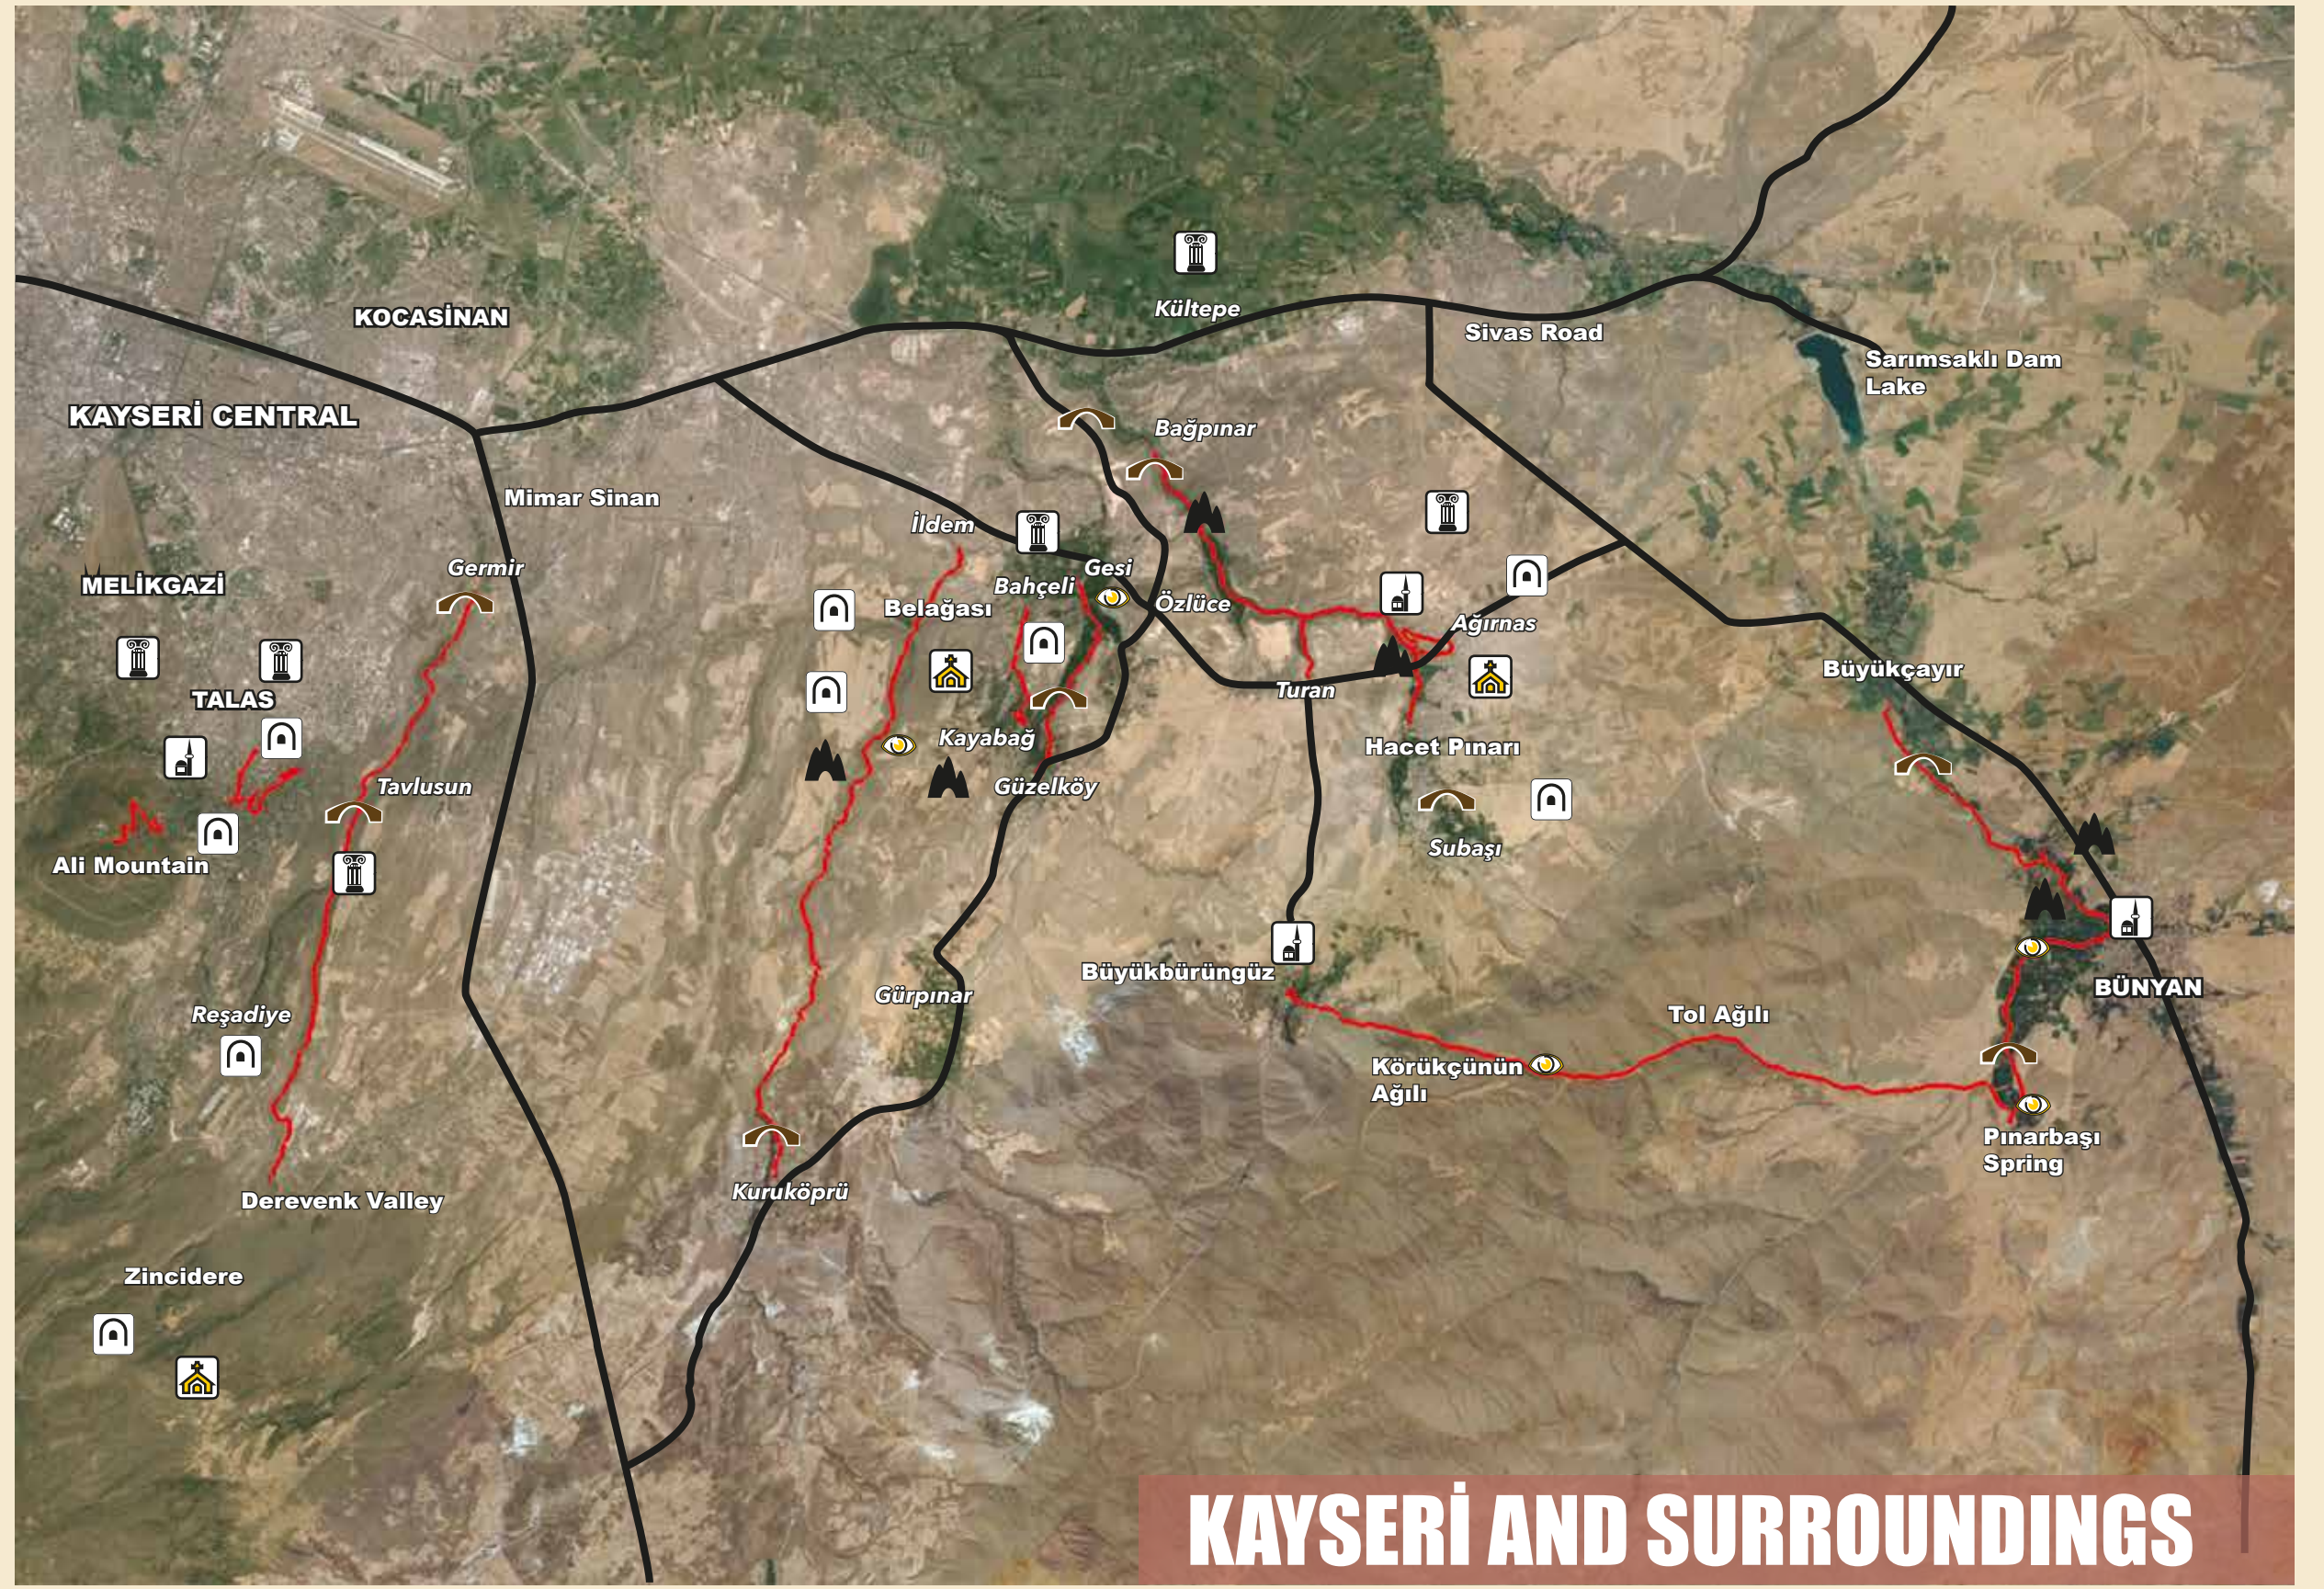

KAYSERİ HIKING TRAILS

SOĞANLI-ERDEMLİ SITES

KAYSERİ AND SURROUNDINGS

ALADAĞLAR-YAHYALI

ERCİYES MOUNTAIN

Map Icons	
	Historical Place
	Underground City
	Church
	Mosque
	Castle
	Fairy Chimneys
	Pension
	Restaurant
	National Park
	Rock Settlement
	Rock Church
	View Point
	Bridge