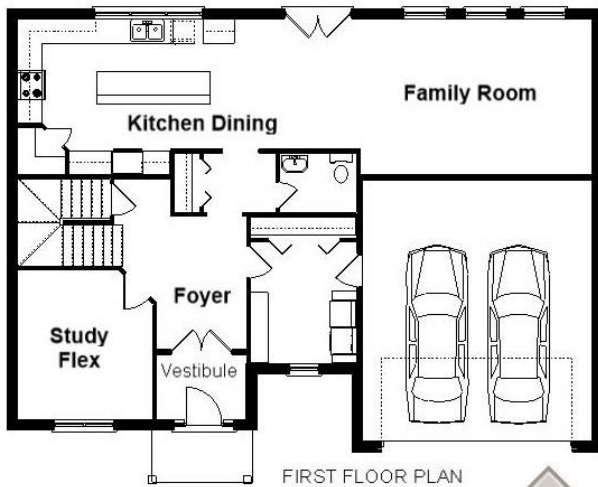

# Your Land Your Style Your Home Your Way Design + Build = Your Best Value

The Oakhill 50  
Craftsman  
2750 Sq.Ft.

Copyright © 2018 Kraus Design  
All Rights Reserved

We welcome your  
changes to all  
of our plans

The **Kraus** Company  
DESIGN BUILD

248-972-5549

Setting the New Standard Since 1987