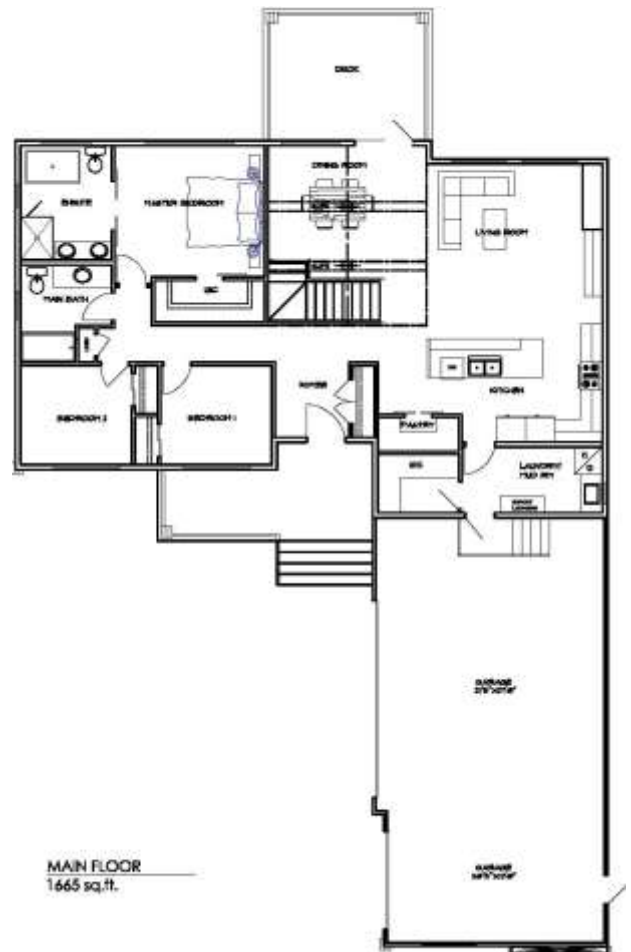

35 Kendall Crescent Prairie View Lakes

- Open Concept Bungalow, 1665 sq. ft. Walkout Style Home
- 9 ft. Ceiling Heights in Main and Lower Level
- Air Conditioner
- Alarm/Sound
- Quartz in Kitchen Includes Island
- Large Great Room With Big Windows
- Wood Beam Details
- Fireplace with Tile
- Deluxe Ensuite- Includes Shower, Tub, His/her Sink, Quartz Countertops
- Melamine Shelves Throughout
- Wood Deck, With Piles
- Three Car Attached Garage
- Concrete Driveway