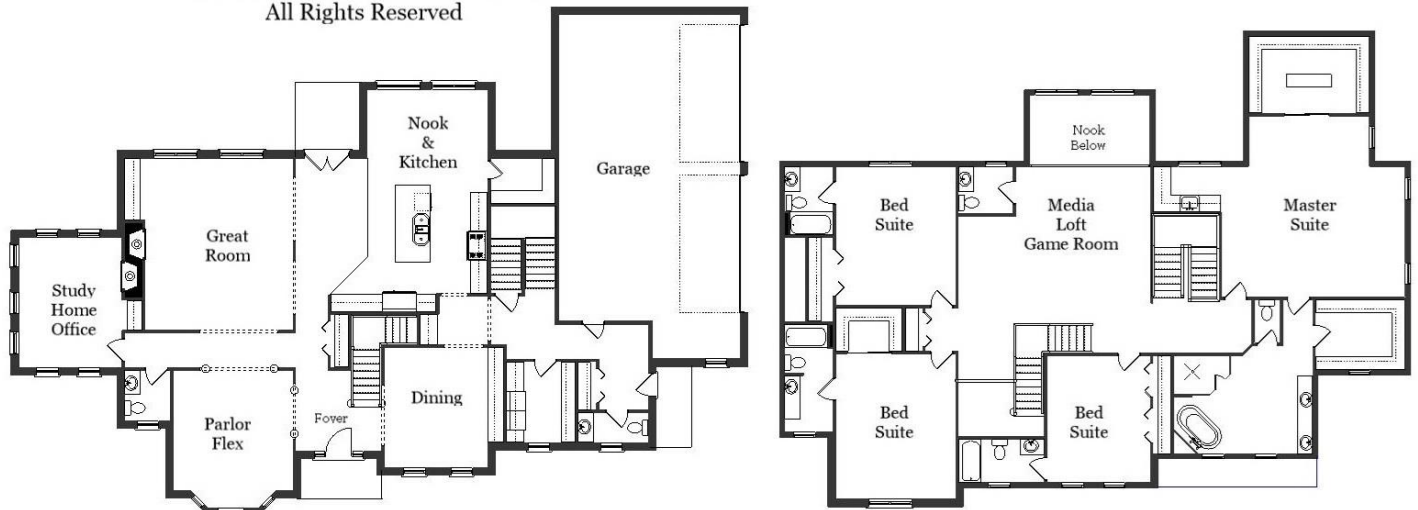

Your Land Your Style Your Home Your Way

Design + Build = Your Best Value

Buckhead Manor 5000 Sq.Ft.

Copyright © 2020 Kraus Design Build
All Rights Reserved

248-972-5549

Setting the New Standard