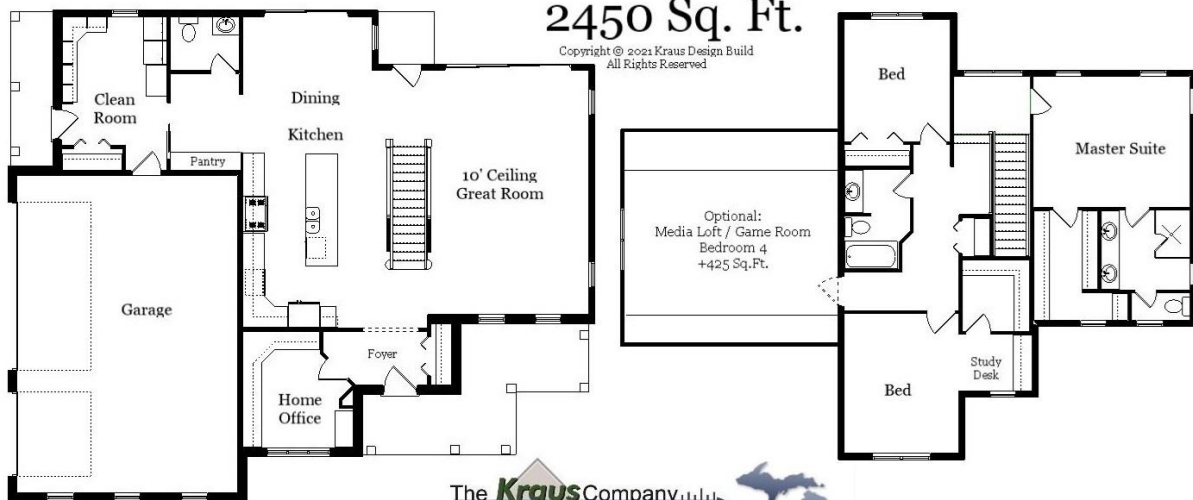

Muirfiled Run
2450 Sq. Ft.

The **Kraus** Company, LLC
DESIGN BUILD

248-972-5549

Setting the New Standard