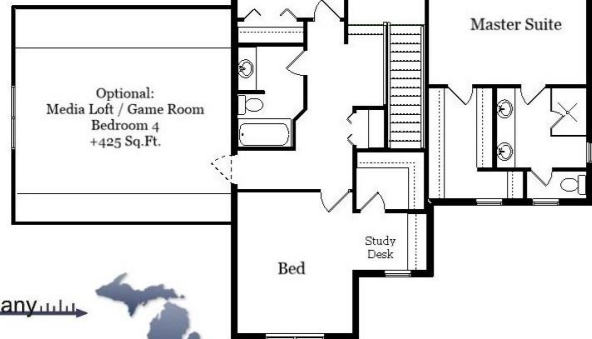

The Kraus Company
DESIGN BUILD

248-972-5549

Setting the New Standard