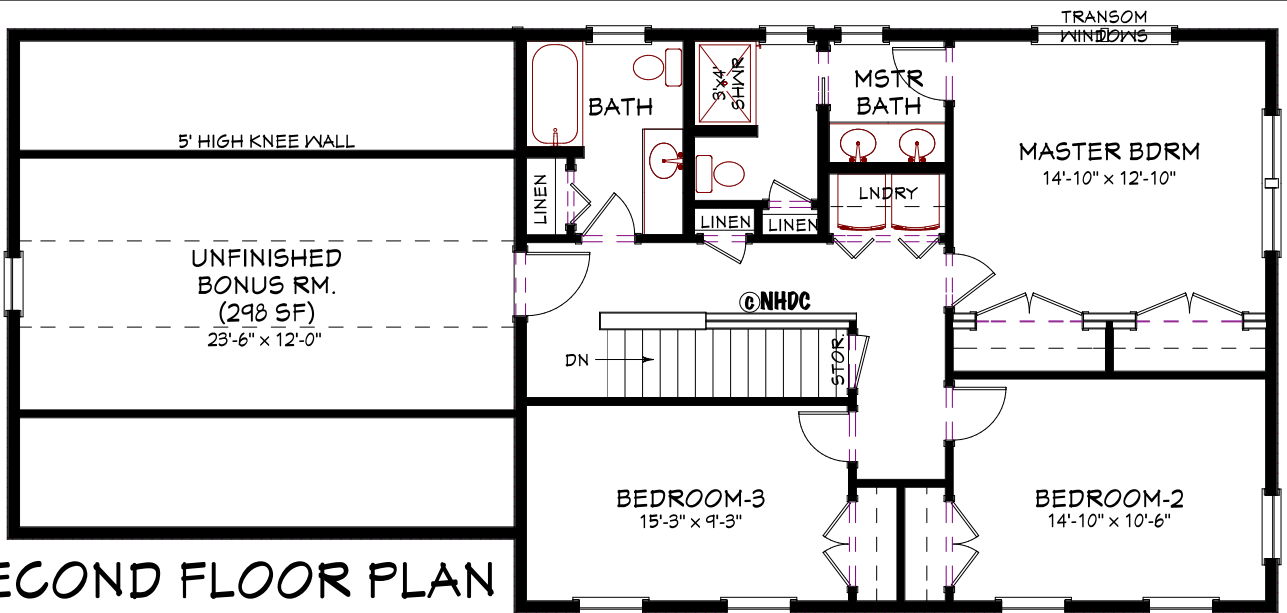

SECOND FLOOR PLAN

"GOSHEN" FARM HOUSE

60'-0" x 27'-6"
1,924 SF
+298 BONUS RM
& GARAGE

FIRST FLOOR PLAN