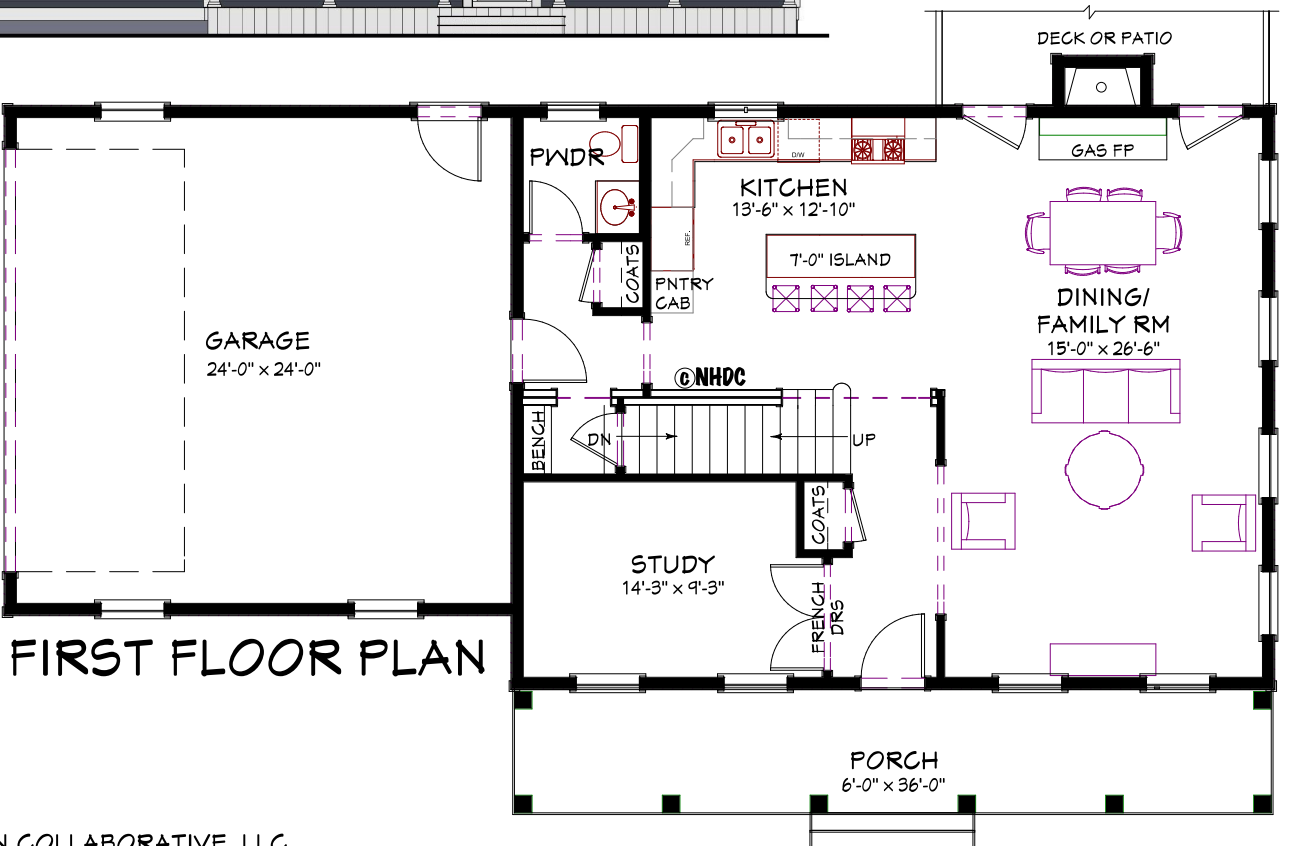

SECOND FLOOR PLAN

"GOSHEN" FARM HOUSE

60'-0" x 27'-6"
1,924 SF
+298 BONUS RM
& GARAGE

FIRST FLOOR PLAN