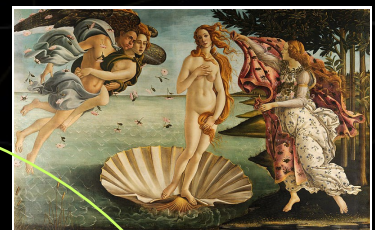

THE LION'S GATE

BIRTH OF VENUS, THE BRIGHT AND MORNING STAR

The purpose of this illustration is to highlight several celestial occurrences during the summer of 2013 and present a depiction of the unique and cosmic planetary alignments specific to the date of July 29, 2013 called the Lion's Gate alignment. This concerns the celestial imagery of the 'Birthing of Venus'. It is set to occur in the midst of the start of the Star of David planetary alignment of July 22, 2013 and the Grand Cross alignment starting around Aug 17, 2013. What is of interest is that this 'Birthing of Venus' occurrence features the formation of a Celestial Pentagram in the Heavens. There are 3 celestial signs of the Hexagram, Pentagram and Cross are but a continuum of the same event back-to-back as if they were the required 'combination' that make the wards of a key that perhaps will unlock the Lion's Gate. It maybe a sign at this time, a type of Venus—as in a woman or 'Bridge' that might will go forth to the other side. Not only does it appear that the planet Venus is being 'birthed' out of the Celestial Pentagram, but that on July 29, 2013, Venus will be dead center on the 'Lion's Gate'.

The Fall of Lucifer A type of Venus

The Earth and Venus celestial birth canal is aligned with Neptune, thus having a possible Aquarian New Age connection as well. Aquarius is one of the 4 cardinal points of the universe and that of the Mazzaroth or Zodiac. Perhaps this conjunction is alluding to the coming of the New Age or as some would rather state, New World Order.

(Aquarius)