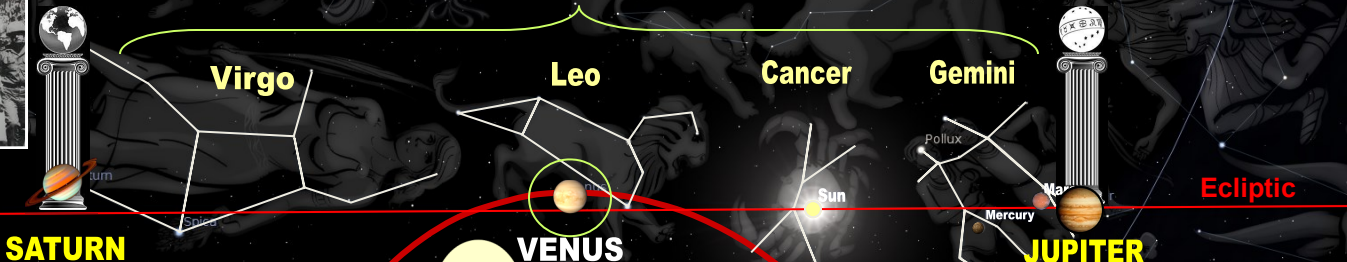

July 29, 2013 The Lion's Gate