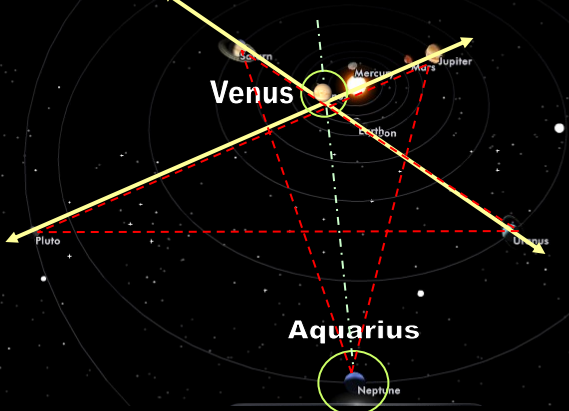

The Grand Cross

Starting around Aug 17, 2013 - Aug 27, 2013