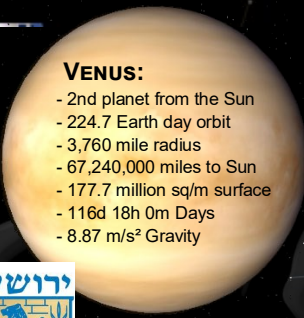

The Mazzaroth

Astronomically speaking, there are 4 constellations -Virgo, Leo, Cancer and Gemini that make up the celestial Lion's Gate configuration spectrum. This celestial gate is accented by 2 'pillars' that are bookended by the Giant planets of Saturn and Jupiter. Together, they make up the door or portal that is known as the Lion's Gate. The center point of the door or where the 'gate' is situated is in the constellation Leo, thus the name Lion's Gate.