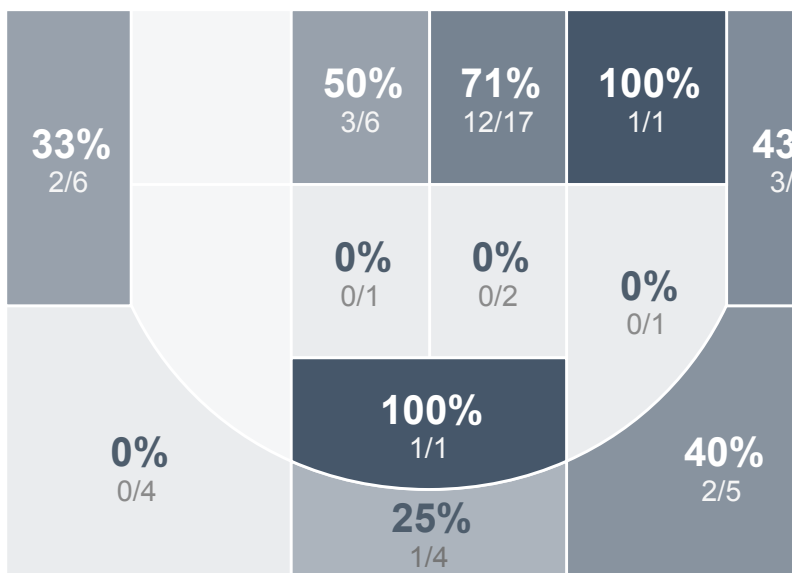

St. Mary's Central High School