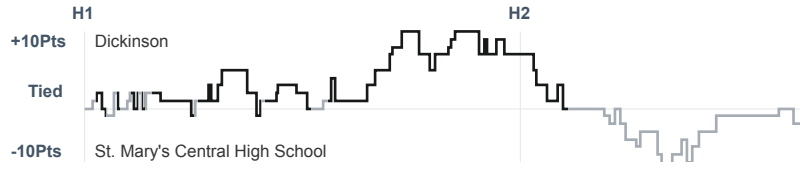

Box Score Report

Dickinson vs St. Mary's Central High School - Feb 6, 2018 - L 65-67

Period Stats

Team	1	2	Final
DHS	45	20	65
SMCHS	38	29	67

Run Graph

Team Stats

	DHS	SMCHS
Field Goal %	47.2%	45.5%
Effective Field Goal %	49.1%	52.7%
2FG Made/Attempted	23/44	17/29
2FG %	52.3%	58.6%
3FG Made/Attempted	2/9	8/26
3FG %	22.2%	30.8%
FT Made/Attempted	13/18	9/17
Free Throw Percentage	72.2%	52.9%
Points Per Possession	0.87	0.94
Transition Points	10	9
Points Off Turnovers	19	20
Second Chance Points	11	11
Points in the Paint	36	30
Offensive Rebounds	11	11
Defense Rebounds	24	15
Assists	12	10
Deflections	9	10
Steals	7	14
Blocks	1	0
Turnovers	24	19
Personal Fouls	20	14
Charges Taken	DHS	SMCHS