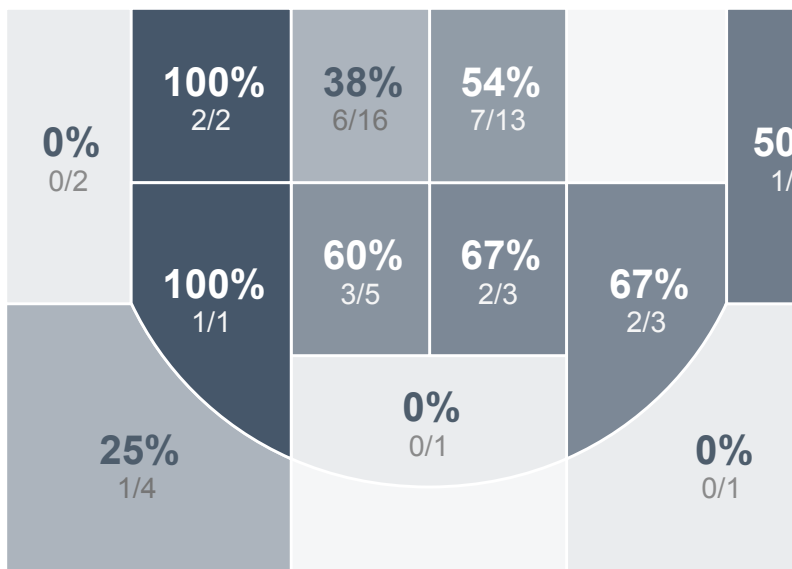

Team Stats

	DHS	SMCHS
Field Goal %	47.2%	45.5%
Effective Field Goal %	49.1%	52.7%
2FG Made/Attempted	23/44	17/29
2FG %	52.3%	58.6%
3FG Made/Attempted	2/9	8/26
3FG %	22.2%	30.8%
FT Made/Attempted	13/18	9/17
Free Throw Percentage	72.2%	52.9%
Points Per Possession	0.87	0.94
Transition Points	10	9
Points Off Turnovers	19	20
Second Chance Points	11	11
Points in the Paint	36	30
Offensive Rebounds	11	11
Defense Rebounds	24	15
Assists	12	10
Deflections	9	10
Steals	7	14
Blocks	1	0
Turnovers	24	19
Personal Fouls	20	14
Charges Taken	DHS	SMCHS

Dickinson