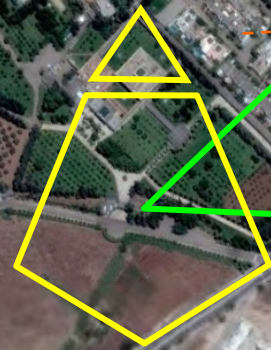

7/2/2017

FEZ CYDONIA PATTERN

The purpose of this study is to present the evidence that the geometric ley-lines of the following temple layout is set to the *Cydonia, Mars* ley-lines. Pertaining to the *Cydonia, Mars* anomalies, there are 3 main pyramid structures that comprise the *Martian Motif*. There is the famous *Face of Mars*, the giant *Pentagon Fortress* and the *Pleiadian Pyramid City*. These 3 structures triangulate each other and would make up the core of a large metropolitan city on Earth. What is astonishing is that such a *Martian Motif* is seen implemented in the architecture of almost all the ancient civilizations on Earth. This started, at least based on the archeological record after the *Flood of Noah* with *Babylon* and *Sumer*. How the *Martian Motif* is tied to the ley-lines of ancient cities, temples and structures is that perhaps the lost knowledge and connection of the Martian civilization was conveyed to the few and selected 'priestly' class on Earth that constitutes the *Secret Societies*, etc. This special class of humans are perhaps tasked at keeping the legacy, lifeline and bloodline operational. Even now in the modern era, the same *Cydonia, Mars* motif is incorporated into the major capitals.

**Champ de Course
PLEIADES CITY**

**National Palace
D&M PENTAGON**

FACE OF ALA-LU

MARTIAN PATTERN
40°44'33.60N 09°27'40.29W
CYDONIA, MARS

Google Earth

Image © 2019 DigitalGlobe

© Composition and Some Graphics by **LUIS B. VEGA**
 vegapost@hotmail.com
 www.PostScripts.org
 FOR ILLUSTRATION PURPOSES ONLY