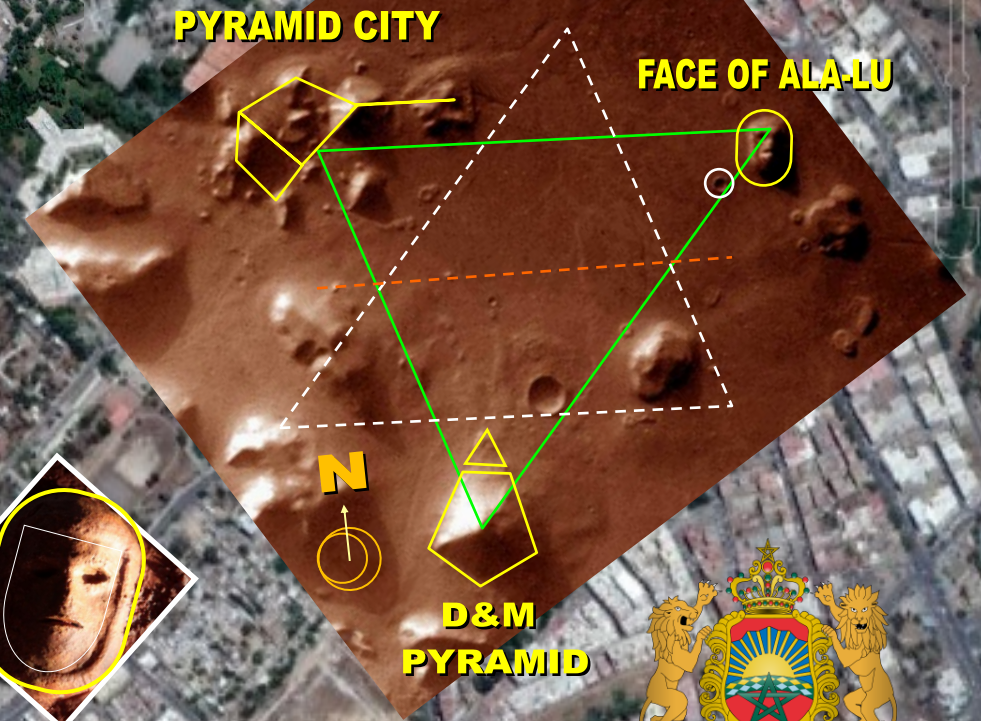

7/2/2017

FEZ CYDONIA PATTERN

The purpose of this study is to present the evidence that the geometric ley-lines of the following temple layout is set to the *Cydonia, Mars* ley-lines. Pertaining to the *Cydonia, Mars* anomalies, there are 3 main pyramid structures that comprise the *Martian Motif*. There is the famous *Face of Mars*, the giant *Pentagon Fortress* and the *Pleiadian Pyramid City*. These 3 structures triangulate each other and would make up the core of a large metropolitan city on Earth. What is astonishing is that such a *Martian Motif* is seen implemented in the architecture of almost all the ancient civilizations on Earth. This started, at least based on the archeological record after the *Flood of Noah* with *Babylon* and *Sumer*. How the *Martian Motif* is tied to the ley-lines of ancient cities, temples and structures is that perhaps the lost knowledge and connection of the Martian civilization was conveyed to the few and selected 'priestly' class on Earth that constitutes the *Secret Societies*, etc. This special class of humans are perhaps tasked at keeping the legacy, lifeline and bloodline operational. Even now in the modern era, the same *Cydonia, Mars* motif is incorporated into the major capitals.

**Champ de Course
PLEIADES CITY**

**National Palace
D&M PENTAGON**

FACE OF ALA-LU

MARTIAN PATTERN
40°44'33.60N 09°27'40.29W
CYDONIA, MARS

Google Earth

Image © 2019 DigitalGlobe

© Composition and Some Graphics by **LUIS B. VEGA**
 vegapost@hotmail.com
 www.PostScripts.org
 FOR ILLUSTRATION PURPOSES ONLY