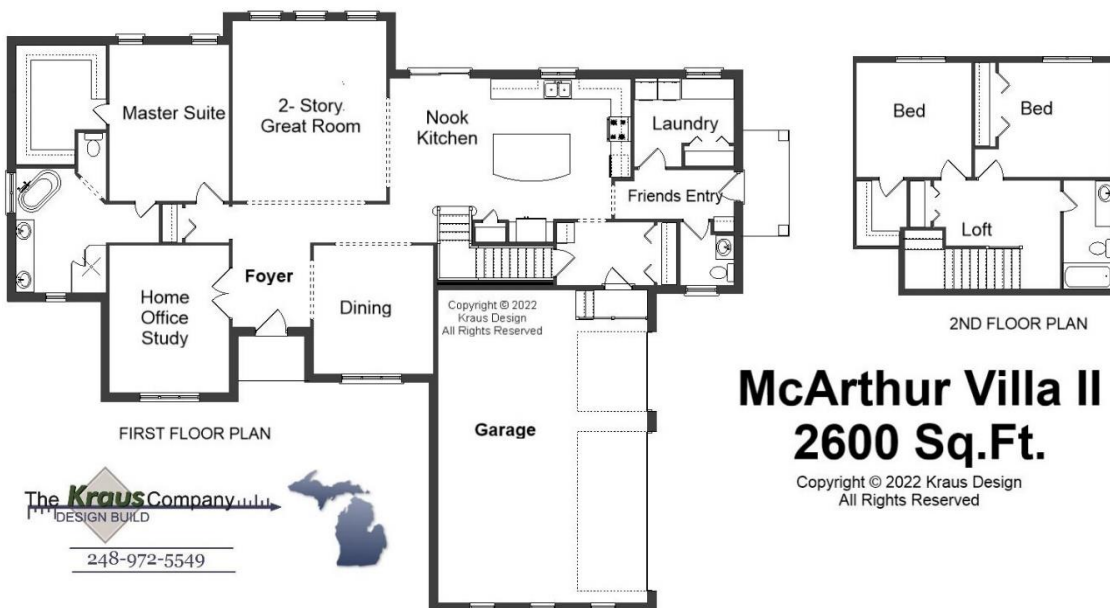

Your Land Your Style Your Home Your Way  
Design + Build = Your Best Value

**McArthur Villa II**  
**2600 Sq.Ft.**

Copyright © 2022 Kraus Design  
All Rights Reserved

Setting the New Standard

Your Land Your Style Your Home Your Way

Design + Build = Your Best Value

**McArthur Villa  
2400 Sq.Ft.**

Copyright © 2017 Kraus Design  
All Rights Reserved

The **Kraus** Company  
DESIGN BUILD

248-972-5549

Setting the New Standard