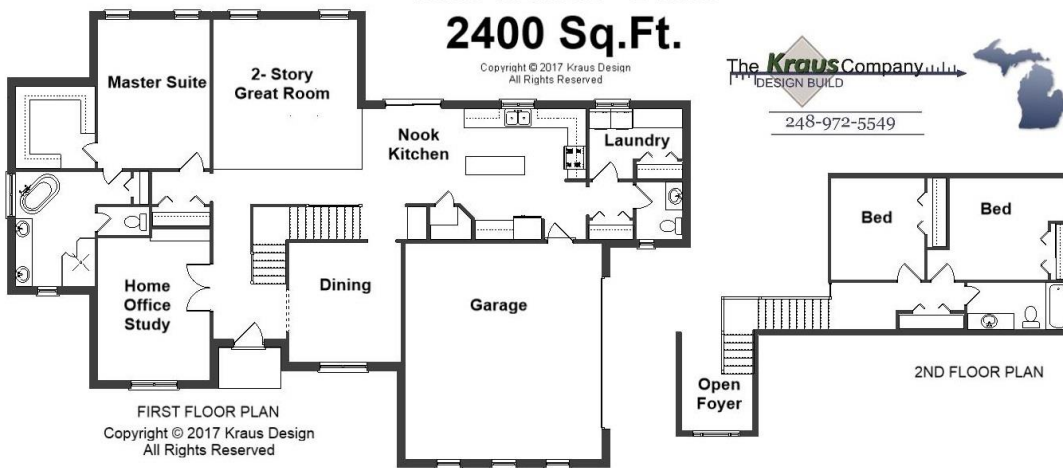

**McArthur Villa
2400 Sq.Ft.**

The **Kraus** Company
DESIGN BUILD

248-972-5549

Setting the New Standard